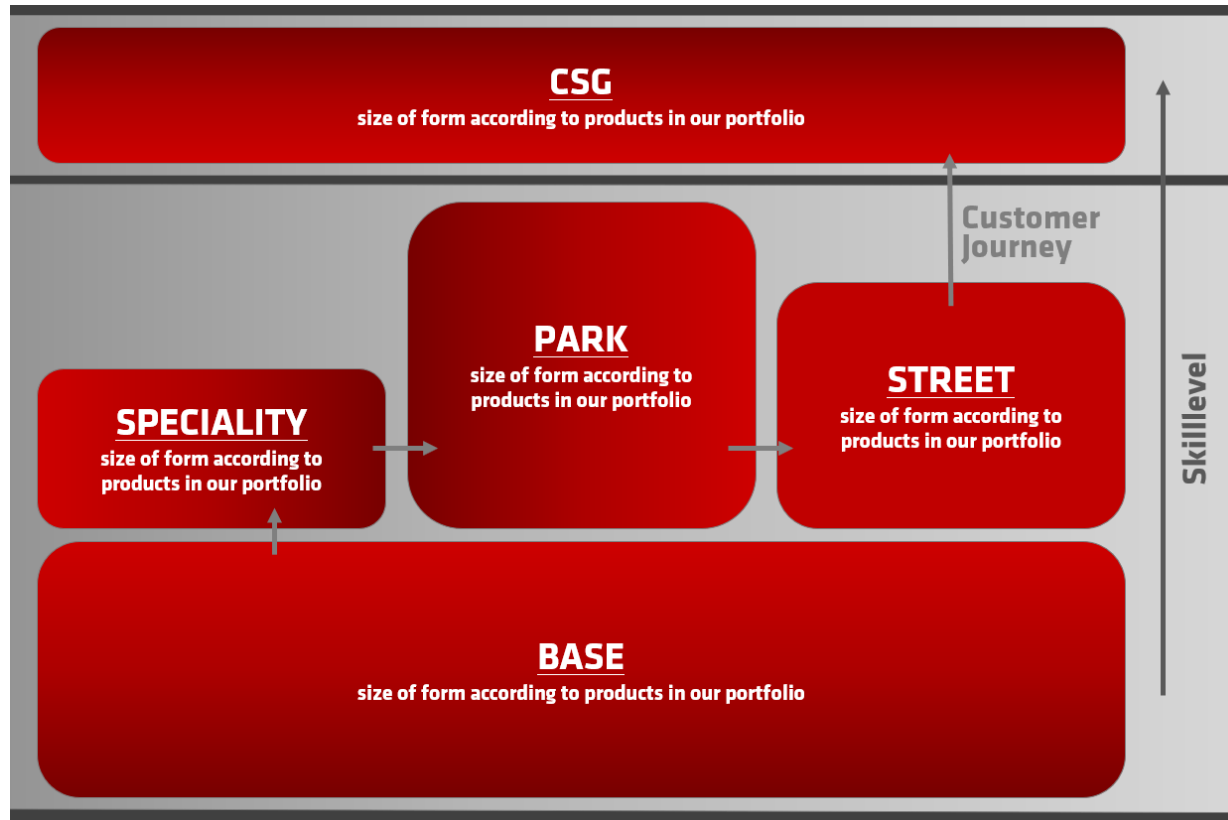

Inhalt

CRITTER

113-01 Chilli Pro Scooter Critter - Hercules Beetle	40
113-02 Chilli Pro Scooter Critter - Chameleon	41
113-03 Chilli Pro Scooter Critter - Octopus	42

BEAST

119-01 Chilli Pro Scooter Beast V2 - Black/Neochrome	44

ZERO

114-6 Chilli Pro Scooter Zero V2 - Polished	46

TROOPER

145-01 Chilli Pro Scooter Trooper - Green matt	48

VENTUS

122-01 Chilli Pro Scooter Ventus M - Black/White	50
122-02 Chilli Pro Scooter Ventus L - White/Black	51

WAVE TRACK

150-01 Chilli Pro Scooter Wave Track S - Dark Grey/Blue	53
150-02 Chilli Pro Scooter Wave Track M - Dark Grey/Red	54

JUMPSTART

124-01 Chilli Pro Scooter Jumpstart - S - Red/Teal	56
124-02 Chilli Pro Scooter Jumpstart - S - Green/Purple	57
124-03 Chilli Pro Scooter Jumpstart - S - Blue/Yellow	58
124-04 Chilli Pro Scooter Jumpstart - M - Green/Purple	59
124-05 Chilli Pro Scooter Jumpstart - M - Red/Teal	60
124-06 Chilli Pro Scooter Jumpstart - M - Blue/Yellow	61

REAPER VENOM

125-01 Chilli Pro Scooter Reaper Venom - M - Green	63
125-02 Chilli Pro Scooter Reaper Venom - M - Purple	64
125-03 Chilli Pro Scooter Reaper Venom - M - Red	65
125-04 Chilli Pro Scooter Reaper Venom - L - Green	66
125-05 Chilli Pro Scooter Reaper Venom - L - Purple	67
125-06 Chilli Pro Scooter Reaper Venom - L - Red	68

CSG

CED8001 Chilli CSG Black Book - Stunt Scooter Deck by Maty Pekarek	70
CED8002 Chilli CSG Hannya - Stunt Scooter Deck	71

Inhalt