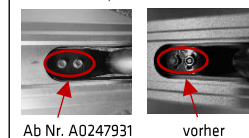

Ohne Serien Nr., siehe Bremse von unten: