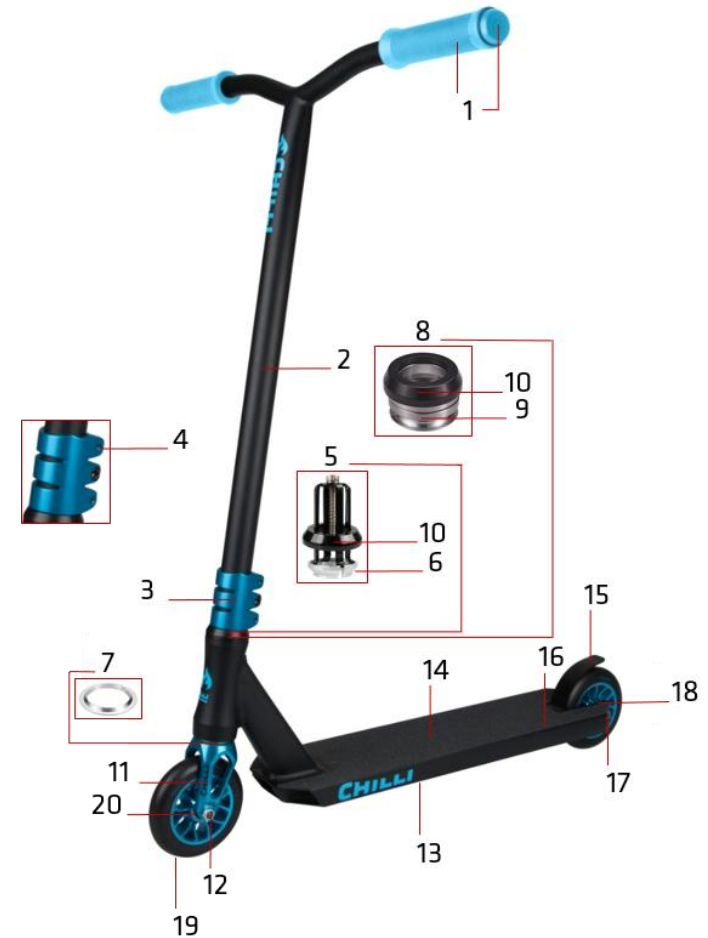

1	CSH9017	Chilli Handle Grips Standard 2.0 - 140mm - Wave blue
2	1038-11	Chilli T-Bar Reaper Series - Steel 58/58cm - Black
3	CEC0021⁽¹⁾	Chilli Clamp Reaper Series - 3-Bolt Spider HIC - Wave Blue
4	CS00039	Chilli Clamp Screws - M6 x 25mm
5	C-1035-B⁽²⁾	Chilli Compression System Spider HIC - Black
6	CS00040	Chilli Compression Ring - Inner Diam. 28.7mm - Height 10.0mm
7	CS00046	Chilli Under Compression Ring - Inner Diam. 29.8mm - Height 4.0mm
8	CEH0013⁽³⁾	Chilli Headset Reaper, Reaper Venom, Critter and Pro Series - Black
9	CS00023	Chilli Headset Bearings - Inner Diam. 30.2mm - Height 7.0mm
10	CS00041	Chilli Headset Cap - Height 11.3mm - Black
11	CEF0010⁽⁴⁾	Chilli Fork Reaper Series - Spider HIC 160mm - Wave blue
12	CS00045	Chilli Front Wheel Axis - M8 x 48mm
13	CED0022⁽⁵⁾	Chilli Deck Reaper - Wave Black/Blue
14	CEG0017	Chilli Griptape Reaper - Black
15	C-1043-B⁽⁶⁾	Chilli Flex Brake - 110mm - Black
16	CS00038	Chilli Brake Screws - M5 x 12mm
17	CS00006	Chilli Rear Wheel Axis - M8 x 58mm
18	CS00036	Chilli Rear Wheel Spacer - 8mm
19	C-1036-BB⁽⁷⁾	Chilli Wheel Reaper Series - 110mm - Wave blue
20	CS00028	Chilli Wheel Bearings - ABEC 9

Inkl.: (1) Clamp Screws, (2) Headset Cap/Compression Ring, (3) Headset Cap/Headset Bearings/Compression Ring/Under Compression Ring, (4) Front Wheel Axis/Under Compression Ring, (5) Griptape/Flex Brake/Rear Wheel Axis/Rear Wheel Spacer, (6) Brake Screws, (7) Wheel Bearings