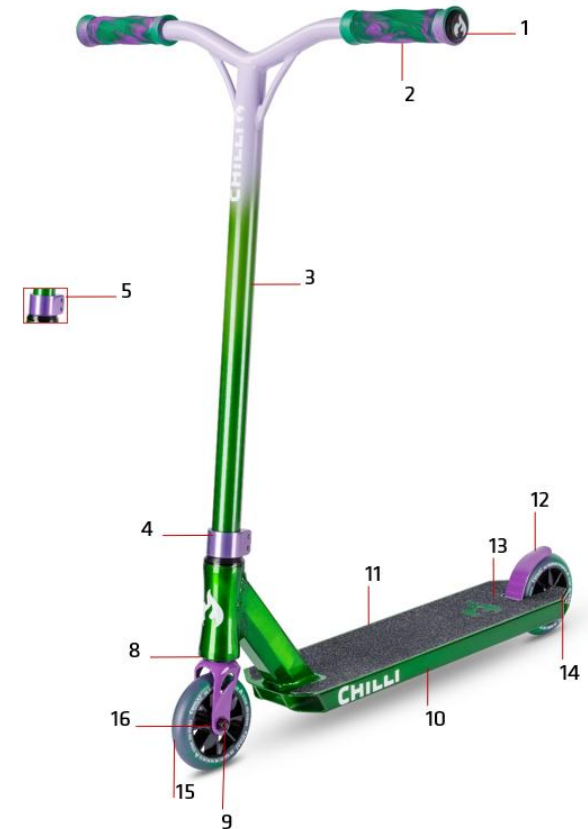

124-02 Chilli Pro Scooter Jumpstart - S - Green/Purple

1	CEE0022	Chilli Bar Ends - Size 19 - Black/White
2	CSH9036⁽¹⁾	Chilli Morphing Handle Grips 3.0 - 140 mm - Green/Purple
3	CET0051	Chilli T-Bar Jumpstart Series - Steel 48/48cm - Green/Purple
4	CEC0050⁽²⁾	Chilli Clamp Jumpstart - 2-Bolt HIC - Purple
5	CS00014	Chilli Clamp Screws - M6 x 20mm
6	CEH0009⁽³⁾	Chilli Headset Base, Rocky, Jumpstart and Wave Track Series - Black
7	CS00023	Chilli Headset Bearings - Inner Diam. 30.2mm - Height 7.0mm
8	CEF0036⁽⁴⁾	Chilli Fork Jumpstart Series - HIC 164mm - Purple
9	CS00018	Chilli Front Wheel Axis - M8 x 40mm
10	CED0069⁽⁵⁾	Chilli Deck Jumpstart - 45 cm - Green
11	CEG0043	Chilli Griptape Jumpstart - 45 cm - Black
12	C-1051-P⁽⁶⁾	Chilli Flex Brake 2.0 - 110mm - Purple
13	CS00038	Chilli Brake Screws - M5 x 12mm
14	CS00006⁽⁷⁾	Chilli Rear Wheel Axis - M8 x 58mm
15	CS00036	Chilli Rear Wheel Spacer - 8mm
16	CEW0063⁽⁸⁾	Chilli Wheel Jumpstart Series - 110mm - Green/Purple
17	CS00028	Chilli Wheel Bearings - ABEC 9

Inkl.: (1) Bar Ends, (2) Clamp Screws, (3) Headset Bearings, (4) Front Wheel Axis, (5) Griptape/Flex Brake/Rear Wheel Axis/Rear Wheel Spacer, (6) Brake Screws, (7) Rear Wheel Spacer, (8) Wheel Bearings