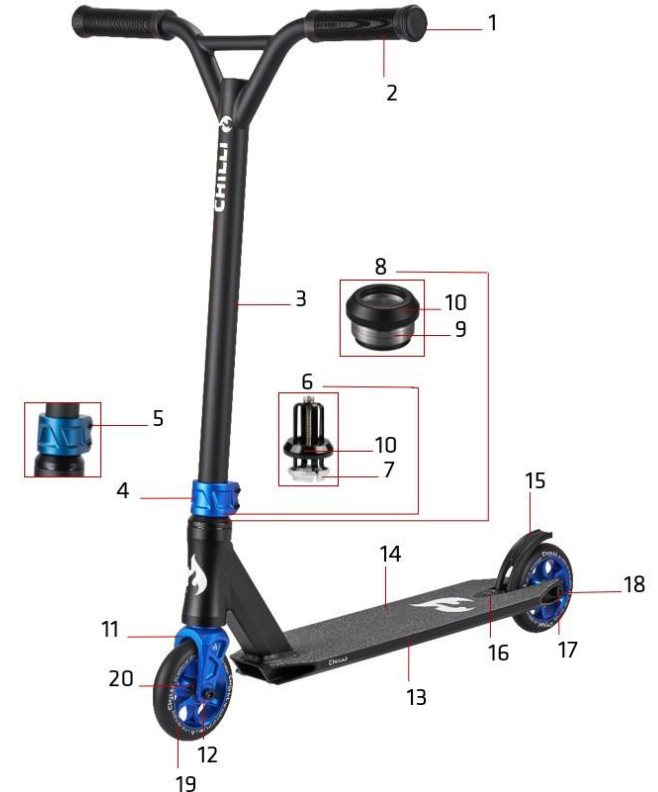

***Ab Serien Nr. A0247931 (ausser Serien Nr. A0249435 bis A0251468), vorher CSO0035 "Chilli Rear Wheel Spacer - 7.5mm"

Ohne Serien Nr., siehe Bremse von unten:

4000

104-01 Chilli Pro Scooter 4000

Blue

1	CEE-0001	Chilli Bar Ends - Size 19 - Black
2	CSH9008 ⁽¹⁾	Chilli Handle Grips Standard 2.1 - 140mm - Black
3	CET0024	Chilli T-Bar 4000 Series - CrMo 53/50cm - Black
4	CEC0012 ⁽²⁾	Chilli Clamp 3000 to 5000 Series - 2-Bolt Spider HIC - Blue
5	CSO0015	Chilli Clamp Screws - M8 x 25mm
6	C-1035-B ⁽³⁾	Chilli Compression System Spider HIC - Black
7	CSO0040	Chilli Compression Ring - Inner Diam. 28.7mm - Height 10.0mm
8	CEH0002 ⁽⁴⁾	Chilli Headset 3000 to 5000 Series - Black
9	CSO0022	Chilli Headset Bearings - Inner Diam. 30.2mm - Height 6.5mm
10	CSO0026	Chilli Headset Cap - Height 12.6mm - Black
11	CEF0006 ⁽⁵⁾	Chilli Fork 3000 to 5000 Series - Spider HIC 160mm - Blue
12	CSO0042	Chilli Front Wheel Axis - M8 x 47mm
13	CED0040 ⁽⁶⁾	Chilli Deck 4000 and 5000 - Black
14	CEG0046	Chilli Griptape 4000 and 5000 2.0 - Black
15	CEB0011 ⁽⁷⁾	Chilli Nylon Brake - 100/110mm - Black
16	CSO0038	Chilli Brake Screws - M5 x 12mm
17	CSO0006	Chilli Rear Wheel Axis - M8 x 58mm
18	CSO0036	Chilli Rear Wheel Spacer - 8mm
19	CEW0037 ⁽⁸⁾	Chilli Wheel 4000 Series - 110mm - Blue
20	CSO0028	Chilli Wheel Bearings - ABEC 9

Inkl.: (1) Bar Ends, (2) Clamp Screws, (3) Headset Cap/Compression Ring, (4) Headset Cap/Headset Bearings, (5) Front Wheel Axis, (6) Griptape/Flex Brake/RearWheel Axis/Rear Wheel Spacer, (7) Brake Screws, (8) Wheel Bearings