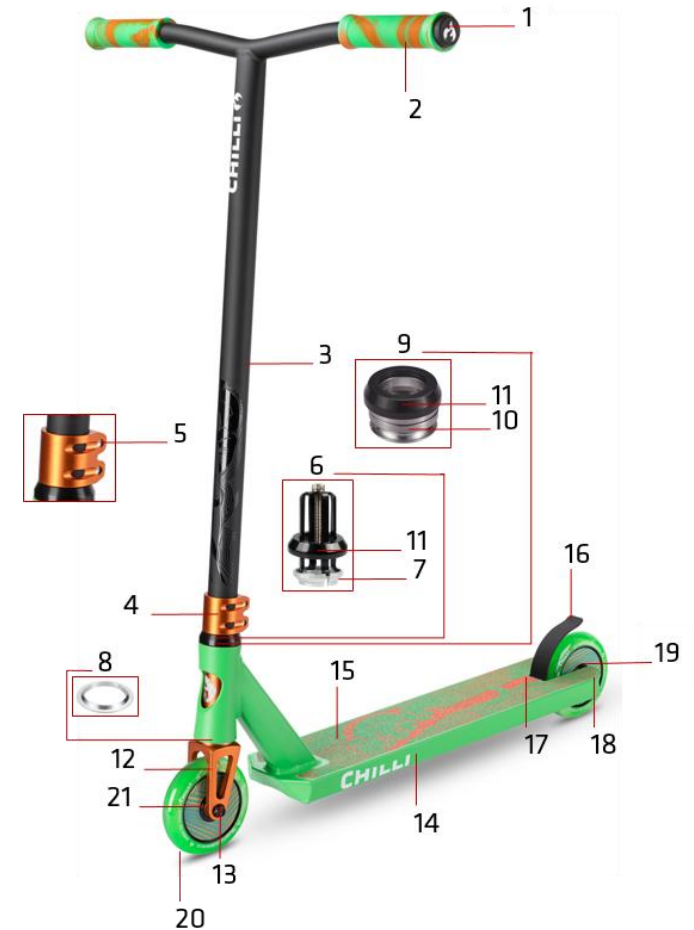

Inkl.: (1) Bar Ends, (2) Clamp Screws, (3) Headset Cap/Compression Ring, (4) Headset Cap/Headset Bearings/Compression Ring/Under Compression Ring, (5) Front Wheel Axis/Under Compression Ring, (6) Griptape/Flex Brake/Rear Wheel Axis/Rear Wheel Spacer, (7) Brake Screws, (8) Wheel Bearings