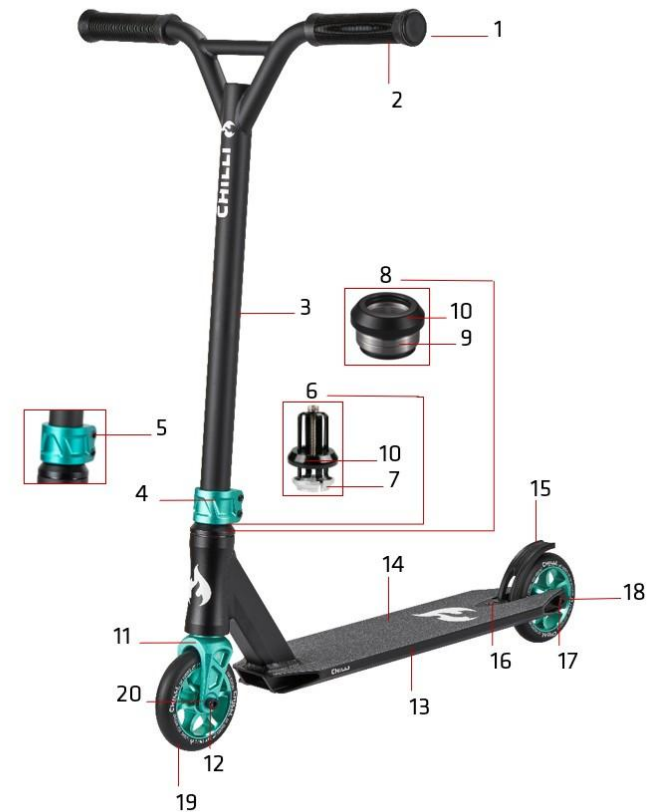

104-04 Chilli Pro Scooter 4000 Sea

1	CEE-0001	Chilli Bar Ends - Size 19 - Black
2	CSH9008⁽¹⁾	Chilli Handle Grips Standard 2.1 - 140mm - Black
3	CET0024	Chilli T-Bar 4000 Series - CrMo 53/50cm - Black
4	CEC0033⁽²⁾	Chilli Clamp 3000 to 5000 Series - 2-Bolt Spider HIC - Sea
5	CSO0015	Chilli Clamp Screws - M8 x 25mm
6	C-1035-B⁽³⁾	Chilli Compression System Spider HIC - Black
7	CSO0040	Chilli Compression Ring - Inner Diam. 28.7mm - Height 10.0mm
8	CEH0002⁽⁴⁾	Chilli Headset 3000 to 5000 Series - Black
9	CSO0022	Chilli Headset Bearings - Inner Diam. 30.2mm - Height 6.5mm
10	CSO0026	Chilli Headset Cap - Height 12.6mm - Black
11	CEF0022⁽⁵⁾	Chilli Fork 3000 to 5000 Series - Spider HIC 160mm - Sea
12	CSO0042	Chilli Front Wheel Axis - M8 x 47mm
13	CED0040⁽⁶⁾	Chilli Deck 4000 and 5000 - Black
14	CEG0046	Chilli Griptape 4000 and 5000 2.0 - Black
15	CEB0011⁽⁷⁾	Chilli Nylon Brake - 100/110mm - Black
16	CSO0038	Chilli Brake Screws - M5 x 12mm
17	CSO0006	Chilli Rear Wheel Axis - M8 x 58mm
18	CSO0036	Chilli Rear Wheel Spacer - 8mm
19	CEW0038⁽⁸⁾	Chilli Wheel 4000 Series - 110mm - Sea
20	CSO0028	Chilli Wheel Bearings - ABEC 9

Inkl.: (1) Bar Ends, (2) Clamp Screws, (3) Headset Cap/ Compression Ring, (4) Headset Cap/Headset Bearings, (5) Front Wheel Axis, (6) Griptape/Flex Brake/RearWheel Axis/Rear Wheel Spacer, (7) Brake Screws, (8) Wheel Bearings