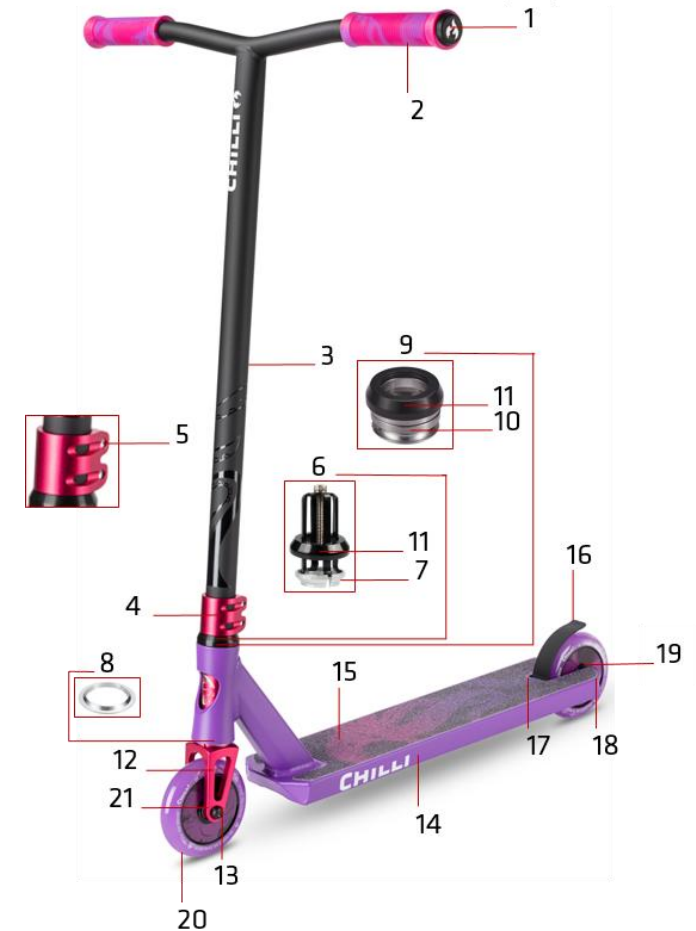

Inkl.: (1) Bar Ends, (2) Clamp Screws, (3) Headset Cap/Compression Ring, (4) Headset Cap/Headset Bearings/Compression Ring/Under Compression Ring, (5) Front Wheel Axis/Under Compression Ring, (6) Griptape/Flex Brake/Rear Wheel Axis/Rear Wheel Spacer, (7) Brake Screws, (8) Wheel Bearings