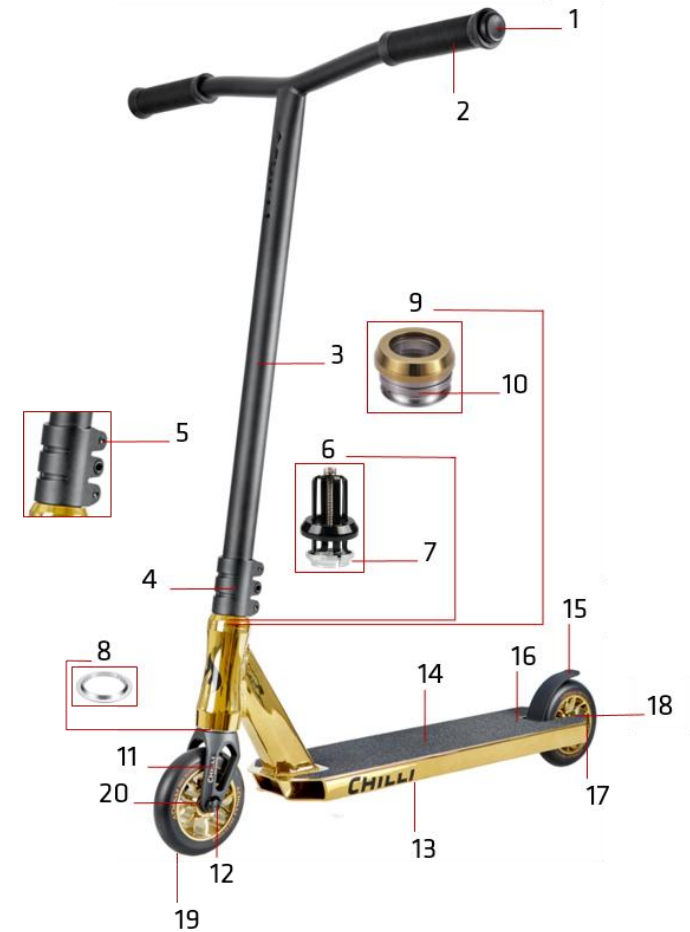

112-13 Chilli Pro Scooter Reaper Gold

1	CEE0019	Chilli Bar Ends - Size 18 - Black/Grey
2	C-505-1⁽¹⁾	Chilli Handle Grips Standard 1.0 - 140mm - Black
3	1038-11	Chilli T-Bar Reaper Series - Steel 58/58cm - Black
4	C-1013-B⁽²⁾	Chilli Clamp Reaper Series - 3-Bolt Spider HIC - Black
5	CS00039	Chilli Clamp Screws - M6 x 25mm
6	C-1035-B⁽³⁾	Chilli Compression System Spider HIC - Black
7	CS00040	Chilli Compression Ring - Inner Diam. 28.7mm - Height 10.0mm
8	CS00046	Chilli Under Compression Ring - Inner Diam. 29.8mm - Height 4.0mm
9	CEH0010⁽⁴⁾	Chilli Headset Reaper Series - Gold
10	CS00023	Chilli Headset Bearings - Inner Diam. 30.2mm - Height 7.0mm
11	C-1019-B⁽⁵⁾	Chilli Fork Reaper Series - Spider HIC 160mm - Black
12	CS00045	Chilli Front Wheel Axis - M8 x 48mm
13	401-32⁽⁶⁾	Chilli Deck Reaper - Gold
14	CEG0017	Chilli Griptape Reaper - Black
15	C-1043-B⁽⁷⁾	Chilli Flex Brake - 110mm - Black
16	CS00038	Chilli Brake Screws - M5 x 12mm
17	CS00006	Chilli Rear Wheel Axis - M8 x 58mm
18	CS00036	Chilli Rear Wheel Spacer - 8mm
19	1036-10⁽⁸⁾	Chilli Wheel Reaper Series - 110mm - Gold
20	CS00028	Chilli Wheel Bearings - ABEC 9

Inkl.: (1) Bar Ends, (2) Clamp Screws, (3) Compression Ring, (4) Headset Bearings/Compression Ring/Under Compression Ring, (5) Front Wheel Axis/Under Compression Ring, (6) Griptape/Flex Brake/Rear Wheel Axis/Rear Wheel Spacer, (7) Brake Screws, (8) Wheel Bearings