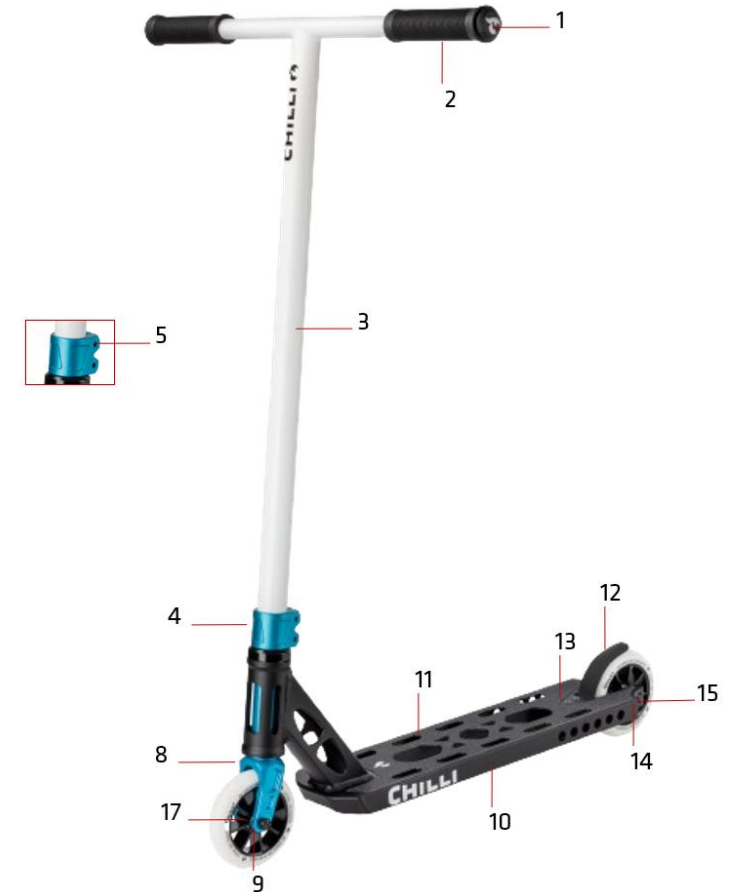

122-02 Chilli Pro Scooter Ventus L White/Black

1	CEE0022	Chilli Bar Ends - Size 19 – Black/White
2	CSH9001⁽¹⁾	Chilli Handle Grips Standard 1.0- 140mm - Black
3	CET0037	Chilli T-Bar Ventus Series - CrMo 67/56cm - White
4	CEC0046⁽²⁾	Chilli Clamp Ventus Series - 2-Bolt Spider HIC - Blue
5	CSO0014	Chilli Clamp Screws – M6 x 20mm
6	CEH0013⁽³⁾	Chilli Headset Reaper, Reaper Venom, Critter and Pro Series - Black
7	CSO0023	Chilli Headset Bearings - Inner Diam. 30.2mm - Height 7.0mm
8	CEF0033⁽⁴⁾	Chilli Fork Ventus Series - Spider HIC 160mm - Blue
9	CSO0017	Chilli Front Wheel Axis - M8 x 47mm
10	CED0058⁽⁵⁾	Chilli Deck Ventus 50cm - Black
11	CEG0028	Chilli Griptape Ventus - 50cm - Black
12	CEB0010⁽⁶⁾	Chilli Flex Brake 2.0 - 110mm - Black
13	CSO0038	Chilli Brake Screws - M5 x 12mm
14	CSO0006⁽⁷⁾	Chilli Rear Wheel Axis - M8 x 58mm
15	CSO0054	Chilli Rear Wheel Inserts - Ventus Series - Black
16	CEW0015⁽⁸⁾	Chilli Wheel Base (S) and Rocky Series- 110mm – White
17	CSO0028	Chilli Wheel Bearings – ABEC 9

Inkl.: (1) Bar Ends, (2) Clamp Screws, (3) Headset Bearings, (4) Front Wheel Axis, (5) Griptape/Flex Brake/Rear Wheel Axis/Rear Wheel Spacer, (6) Brake Screws, (7) Rear Wheel Spacer, (8) Wheel Bearings