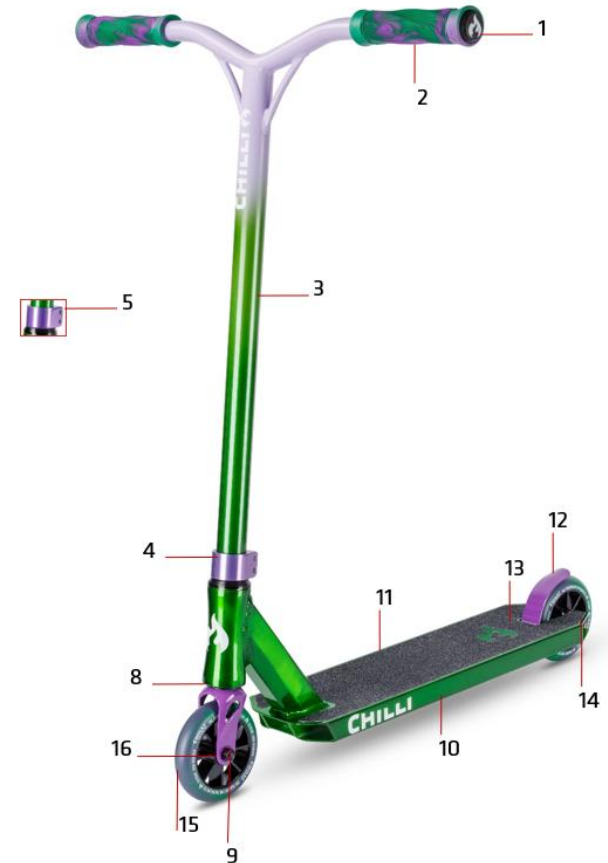

124-04 Chilli Pro Scooter Jumpstart - M - Green/Purple

1	CEE0022	Chilli Bar Ends - Size 19 - Black/White
2	CSH9036⁽¹⁾	Chilli Morphing Handle Grips 3.0 - 140 mm - Green/Purple
3	CET0054	Chilli T-Bar Jumpstart Series - Steel 58/56cm - Green/Purple
4	CEC0050⁽²⁾	Chilli Clamp Jumpstart - 2-Bolt HIC - Purple
5	CS00014	Chilli Clamp Screws - M6 x 20mm
6	CEH0009⁽³⁾	Chilli Headset Base, Rocky, Jumpstart and Wave Track Series - Black
7	CS00023	Chilli Headset Bearings - Inner Diam. 30.2mm - Height 7.0mm
8	CEF0036⁽⁴⁾	Chilli Fork Jumpstart Series - HIC 164mm - Purple
9	CS00018	Chilli Front Wheel Axis - M8 x 40mm
10	CED0072⁽⁵⁾	Chilli Deck Jumpstart - 51 cm - Green
11	CEG0044	Chilli Griptape Jumpstart - 51 cm - Black
12	C-1051-P⁽⁶⁾	Chilli Flex Brake 2.0 - 110mm - Purple
13	CS00038	Chilli Brake Screws - M5 x 12mm
14	CS00006⁽⁷⁾	Chilli Rear Wheel Axis - M8 x 58mm
15	CS00036	Chilli Rear Wheel Spacer - 8mm
16	CEW0063⁽⁸⁾	Chilli Wheel Jumpstart Series - 110mm - Green/Purple
17	CS00028	Chilli Wheel Bearings - ABEC 9

Inkl.: (1) Bar Ends, (2) Clamp Screws, (3) Headset Bearings, (4) Front Wheel Axis, (5) Griptape/Flex Brake/Rear Wheel Axis/Rear Wheel Spacer, (6) Brake Screws, (7) Rear Wheel Spacer, (8) Wheel Bearings