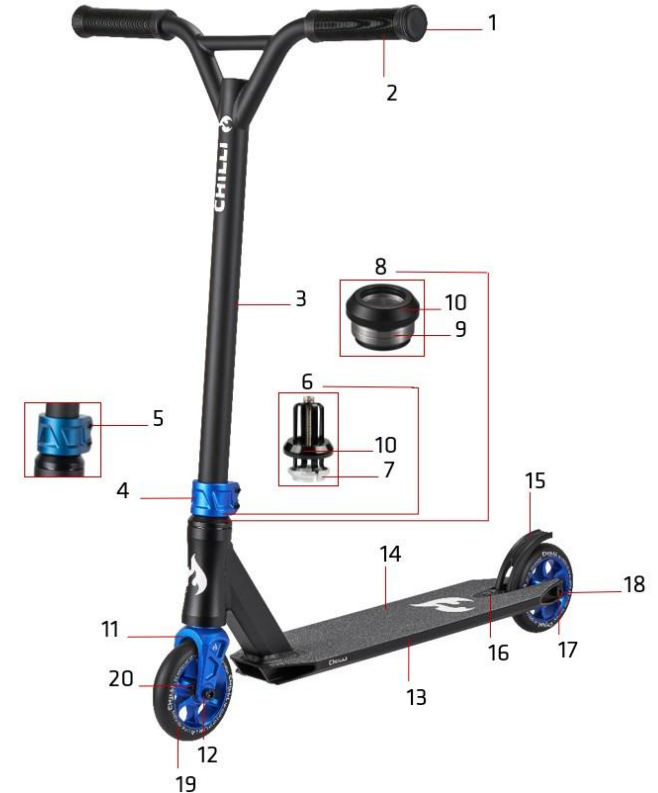

***From serial no. A0247931 (except serial no. A0249435 to A0251468), before CS00035 "Chilli Rear Wheel Spacer - 7.5mm"

Without serial no., see Brake from bottom:

4000

104-01 Chilli Pro Scooter 4000

Blue

1	CEE-0001	Chilli Bar Ends - Size 19 - Black
2	CSH9008 ⁽¹⁾	Chilli Handle Grips Standard 2.1 - 140mm - Black
3	CET0024	Chilli T-Bar 4000 Series - CrMo 53/50cm - Black
4	CEC0012 ⁽²⁾	Chilli Clamp 3000 to 5000 Series - 2-Bolt Spider HIC - Blue
5	CSO0015	Chilli Clamp Screws - M8 x 25mm
6	C-1035-B ⁽³⁾	Chilli Compression System Spider HIC - Black
7	CSO0040	Chilli Compression Ring - Inner Diam. 28.7mm - Height 10.0mm
8	CEH0002 ⁽⁴⁾	Chilli Headset 3000 to 5000 Series - Black
9	CSO0022	Chilli Headset Bearings - Inner Diam. 30.2mm - Height 6.5mm
10	CSO0026	Chilli Headset Cap - Height 12.6mm - Black
11	CEF0006 ⁽⁵⁾	Chilli Fork 3000 to 5000 Series - Spider HIC 160mm - Blue
12	CSO0042	Chilli Front Wheel Axis - M8 x 47mm
13	CED0040 ⁽⁶⁾	Chilli Deck 4000 and 5000 - Black
14	CEG0046	Chilli Griptape 4000 and 5000 2.0 - Black
15	CEB0011 ⁽⁷⁾	Chilli Nylon Brake - 100/110mm - Black
16	CSO0038	Chilli Brake Screws - M5 x 12mm
17	CSO0006	Chilli Rear Wheel Axis - M8 x 58mm
18	CSO0036	Chilli Rear Wheel Spacer - 8mm
19	CEW0037 ⁽⁸⁾	Chilli Wheel 4000 Series - 110mm - Blue
20	CSO0028	Chilli Wheel Bearings - ABEC 9

Incl.: (1) Bar Ends, (2) Clamp Screws, (3) Headset Cap/Compression Ring, (4) Headset Cap/Headset Bearings, (5) Front Wheel Axis, (6) Griptape/Flex Brake/RearWheel Axis/Rear Wheel Spacer, (7) Brake Screws, (8) Wheel Bearings