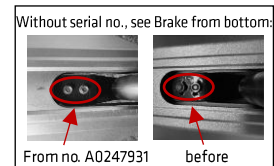

Incl.: (1) Bar Ends, (2) Clamp Screws, (3) Compression Ring, (4) Headset Bearings, (5) Front Wheel Axis, (6) Griptape/Flex Brake/RearWheel Axis/Rear Wheel Spacer, (7) Brake Screws, (8) Wheel Bearings

*From serial no. A0247931 (except serial no. A0249435 to A0251468), before CSO0042 "Chilli Front Wheel Axis - M8 x 50mm"

**From serial no. A0247931 (except serial no. A0249435 to A0251468), before CSO0007 "Chilli Rear Wheel Axis - M8 x 55mm"

***From serial no. A0247931 (except serial no. A0249435 to A0251468), before CSO0035 "Chilli Rear Wheel Spacer - 7.5mm"