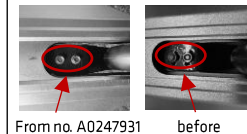

Without serial no., see Brake from bottom: