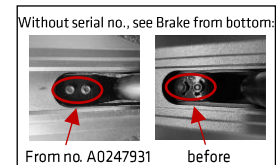

Incl.: (1) Bar Ends, (2) Clamp Screws, (3) Compression Ring, (4) Headset Bearings, (5) Front Wheel Axis, (6) Griptape/Flex Brake/RearWheel Axis/
Rear Wheel Spacer, (7) Brake Screws, (8) Wheel Bearings

*From serial no. A0247931 (except serial no. A0249435 to A0251468), before CSO0042 "Chilli Front Wheel Axis - M8 x 50mm"

**From serial no. A0247931 (except serial no. A0249435 to A0251468), before CSO0007 "Chilli Rear Wheel Axis - M8 x 55mm"

***From serial no. A0247931 (except serial no. A0249435 to A0251468), before CSO0035 "Chilli Rear Wheel Spacer - 7.5mm"