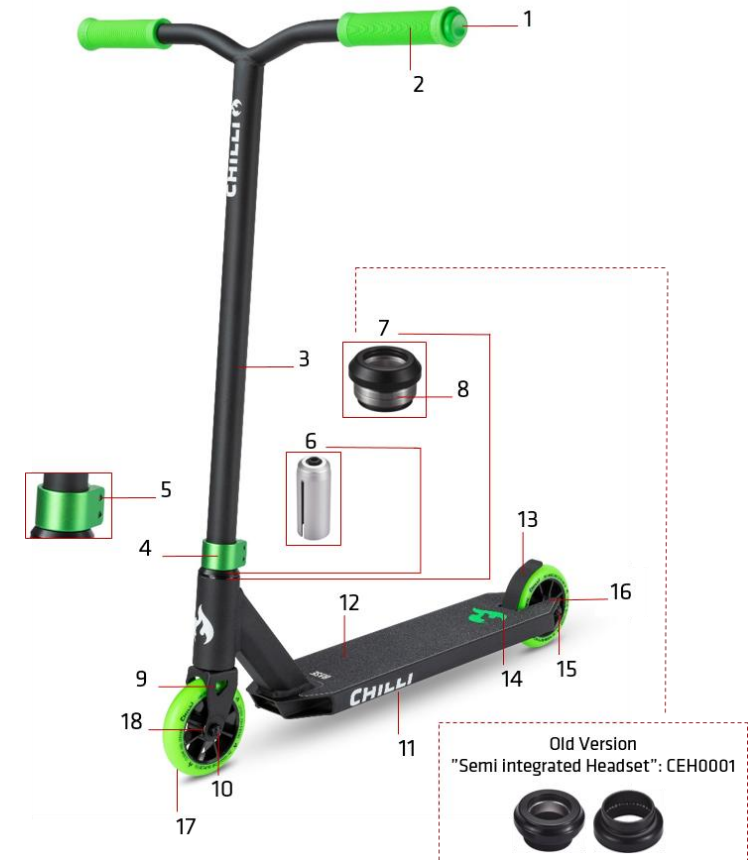

118-4 Chilli Pro Scooter Base Black/Green

1	CEE0006	Chilli Bar Ends - Size 18 - Green
2	CSH9005⁽¹⁾	Chilli Handle Grips Standard 2.0 - 140mm - Green
3	CET0001	Chilli T-Bar Base and Rocky Series - Steel 58/56cm - Black
4	CEC0005⁽²⁾	Chilli Clamp Base (S) and Rocky Series - 2-Bolt HIC - Green
5	CSO0014	Chilli Clamp Screws - M6 x 20mm
6	CSO0016	Chilli Compression System HIC
7	CEH0009⁽³⁾	Chilli Headset Base, Rocky, Jumpstart and Wave Track Series - Black
8	CSO0023	Chilli Headset Bearings - Inner Diam. 30.2mm - Height 7.0mm
9	CEF0001⁽⁴⁾	Chilli Fork Base (S) and Rocky Series - HIC 164mm - Black
10	CSO0018	Chilli Front Wheel Axis - M8 x 40mm
11	CED0001⁽⁵⁾	Chilli Deck Base - Black
12	CEG0006	Chilli Griptape Base - Green
13	C-1043-B⁽⁶⁾	Chilli Flex Brake - 110mm - Black
14	CSO0038	Chilli Brake Screws - M5 x 12mm
15	CSO0006	Chilli Rear Wheel Axis - M8 x 58mm
16	CSO0036	Chilli Rear Wheel Spacer - 8mm
17	CEW0005⁽⁷⁾	Chilli Wheel Base (S) and Rocky Series - 110mm - Green
18	CSO0028	Chilli Wheel Bearings - ABEC 9

Incl.: (1) Bar Ends, (2) Clamp Screws, (3) Headset Bearings, (4) Front Wheel Axis, (5) Griptape/Flex Brake/Rear Wheel Axis/Rear Wheel Spacer, (6) Brake Screws, (7) Wheel Bearings