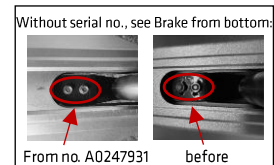

Incl.: (1) Bar Ends, (2) Clamp Screws, (3) Compression Ring, (4) Headset Bearings, (5) Front Wheel Axis, (6) Griptape/Flex Brake/RearWheel Axis/Rear Wheel Spacer, (7) Brake Screws, (8) Wheel Bearings

*From serial no. A0247931 (except serial no. A0249435 to A0251468), before CSO0042 "Chilli Front Wheel Axis - M8 x 50mm"

**From serial no. A0247931 (except serial no. A0249435 to A0251468), before CSO0007 "Chilli Rear Wheel Axis - M8 x 55mm"

***From serial no. A0247931 (except serial no. A0249435 to A0251468), before CSO0035 "Chilli Rear Wheel Spacer - 7.5mm"