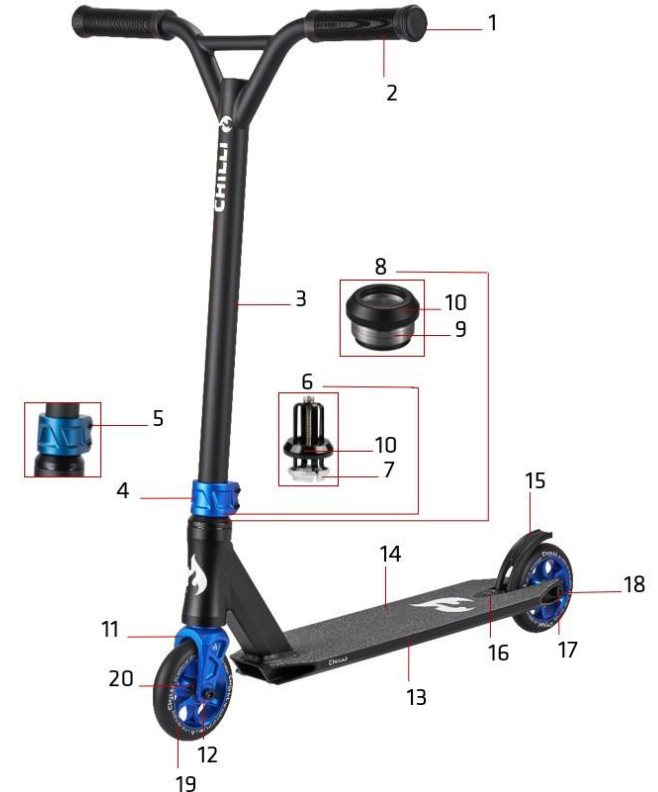

104-01 Chilli Pro Scooter 4000

Blue

1	CEE-0001	Chilli Bar Ends - Size 19 - Black
2	CSH9008⁽¹⁾	Chilli Handle Grips Standard 2.1 - 140mm - Black
3	CET0024	Chilli T-Bar 4000 Series - CrMo 53/50cm - Black
4	CEC0012⁽²⁾	Chilli Clamp 3000 to 5000 Series - 2-Bolt Spider HIC - Blue
5	CSO0015	Chilli Clamp Screws - M8 x 25mm
6	C-1035-B⁽³⁾	Chilli Compression System Spider HIC - Black
7	CSO0040	Chilli Compression Ring - Inner Diam. 28.7mm - Height 10.0mm
8	CEH0002⁽⁴⁾	Chilli Headset 3000 to 5000 Series - Black
9	CSO0022	Chilli Headset Bearings - Inner Diam. 30.2mm - Height 6.5mm
10	CSO0026	Chilli Headset Cap - Height 12.6mm - Black
11	CEF0006⁽⁵⁾	Chilli Fork 3000 to 5000 Series - Spider HIC 160mm - Blue
12	CSO0042	Chilli Front Wheel Axis - M8 x 47mm
13	CED0040⁽⁶⁾	Chilli Deck 4000 and 5000 - Black
14	CEG0046	Chilli Griptape 4000 and 5000 2.0 - Black
15	CEB0011⁽⁷⁾	Chilli Nylon Brake - 100/110mm - Black
16	CSO0038	Chilli Brake Screws - M5 x 12mm
17	CSO0006	Chilli Rear Wheel Axis - M8 x 58mm
18	CSO0036	Chilli Rear Wheel Spacer - 8mm
19	CEW0037⁽⁸⁾	Chilli Wheel 4000 Series - 110mm - Blue
20	CSO0028	Chilli Wheel Bearings - ABEC 9

Incl.: (1) Bar Ends, (2) Clamp Screws, (3) Headset Cap/Compression Ring, (4) Headset Cap/Headset Bearings, (5) Front Wheel Axis, (6) Griptape/Flex Brake/RearWheel Axis/Rear Wheel Spacer, (7) Brake Screws, (8) Wheel Bearings