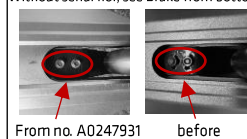

Without serial no., see Brake from bottom: