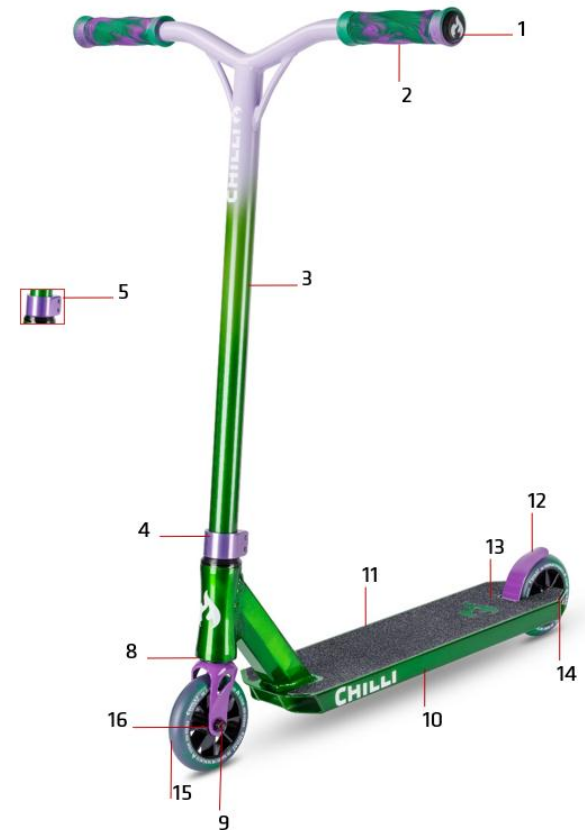

124-02 Chilli Pro Scooter Jumpstart - S - Green/Purple

1	CEE0022	Chilli Bar Ends - Size 19 - Black/White
2	CSH9036⁽¹⁾	Chilli Morphing Handle Grips 3.0 - 140 mm - Green/Purple
3	CET0051	Chilli T-Bar Jumpstart Series - Steel 48/48cm - Green/Purple
4	CEC0050⁽²⁾	Chilli Clamp Jumpstart - 2-Bolt HIC - Purple
5	CS00014	Chilli Clamp Screws - M6 x 20mm
6	CEH0009⁽³⁾	Chilli Headset Base, Rocky, Jumpstart and Wave Track Series - Black
7	CS00023	Chilli Headset Bearings - Inner Diam. 30.2mm - Height 7.0mm
8	CEF0036⁽⁴⁾	Chilli Fork Jumpstart Series - HIC 164mm - Purple
9	CS00018	Chilli Front Wheel Axis - M8 x 40mm
10	CED0069⁽⁵⁾	Chilli Deck Jumpstart - 45 cm - Green
11	CEG0043	Chilli Griptape Jumpstart - 45 cm - Black
12	C-1051-P⁽⁶⁾	Chilli Flex Brake 2.0 - 110mm - Purple
13	CS00038	Chilli Brake Screws - M5 x 12mm
14	CS00006⁽⁷⁾	Chilli Rear Wheel Axis - M8 x 58mm
15	CS00036	Chilli Rear Wheel Spacer - 8mm
16	CEW0063⁽⁸⁾	Chilli Wheel Jumpstart Series - 110mm - Green/Purple
17	CS00028	Chilli Wheel Bearings - ABEC 9

Inkl.: (1) Bar Ends, (2) Clamp Screws, (3) Headset Bearings, (4) Front Wheel Axis, (5) Griptape/Flex Brake/Rear Wheel Axis/Rear Wheel Spacer, (6) Brake Screws, (7) Rear Wheel Spacer, (8) Wheel Bearings