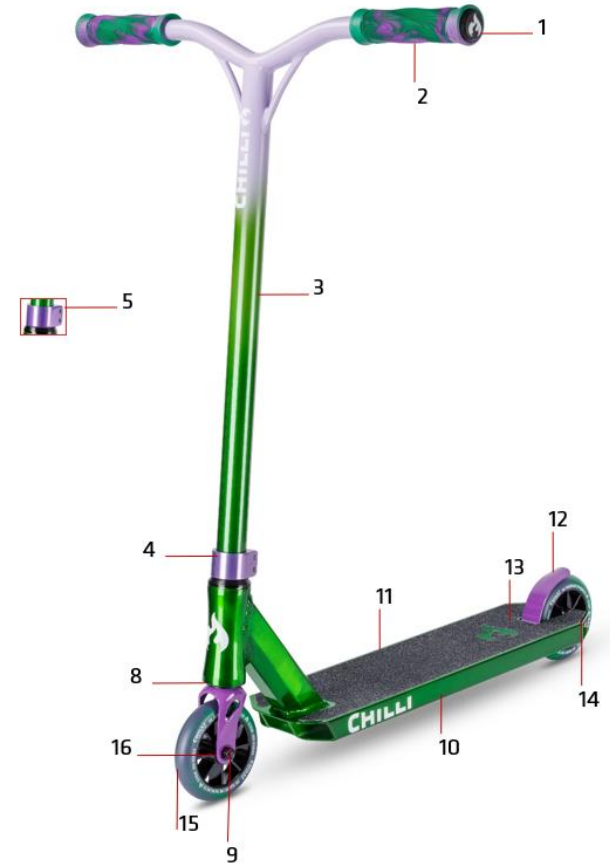

124-04 Chilli Pro Scooter Jumpstart - M - Green/Purple

1	CEE0022	Chilli Bar Ends - Size 19 - Black/White
2	CSH9036⁽¹⁾	Chilli Morphing Handle Grips 3.0 - 140 mm - Green/Purple
3	CET0054	Chilli T-Bar Jumpstart Series - Steel 58/56cm - Green/Purple
4	CEC0050⁽²⁾	Chilli Clamp Jumpstart - 2-Bolt HIC - Purple
5	CS00014	Chilli Clamp Screws - M6 x 20mm
6	CEH0009⁽³⁾	Chilli Headset Base, Rocky, Jumpstart and Wave Track Series - Black
7	CS00023	Chilli Headset Bearings - Inner Diam. 30.2mm - Height 7.0mm
8	CEF0036⁽⁴⁾	Chilli Fork Jumpstart Series - HIC 164mm - Purple
9	CS00018	Chilli Front Wheel Axis - M8 x 40mm
10	CED0072⁽⁵⁾	Chilli Deck Jumpstart - 51 cm - Green
11	CEG0044	Chilli Griptape Jumpstart - 51 cm - Black
12	C-1051-P⁽⁶⁾	Chilli Flex Brake 2.0 - 110mm - Purple
13	CS00038	Chilli Brake Screws - M5 x 12mm
14	CS00006⁽⁷⁾	Chilli Rear Wheel Axis - M8 x 58mm
15	CS00036	Chilli Rear Wheel Spacer - 8mm
16	CEW0063⁽⁸⁾	Chilli Wheel Jumpstart Series - 110mm - Green/Purple
17	CS00028	Chilli Wheel Bearings - ABEC 9

Inkl.: (1) Bar Ends, (2) Clamp Screws, (3) Headset Bearings, (4) Front Wheel Axis, (5) Griptape/Flex Brake/Rear Wheel Axis/Rear Wheel Spacer, (6) Brake Screws, (7) Rear Wheel Spacer, (8) Wheel Bearings