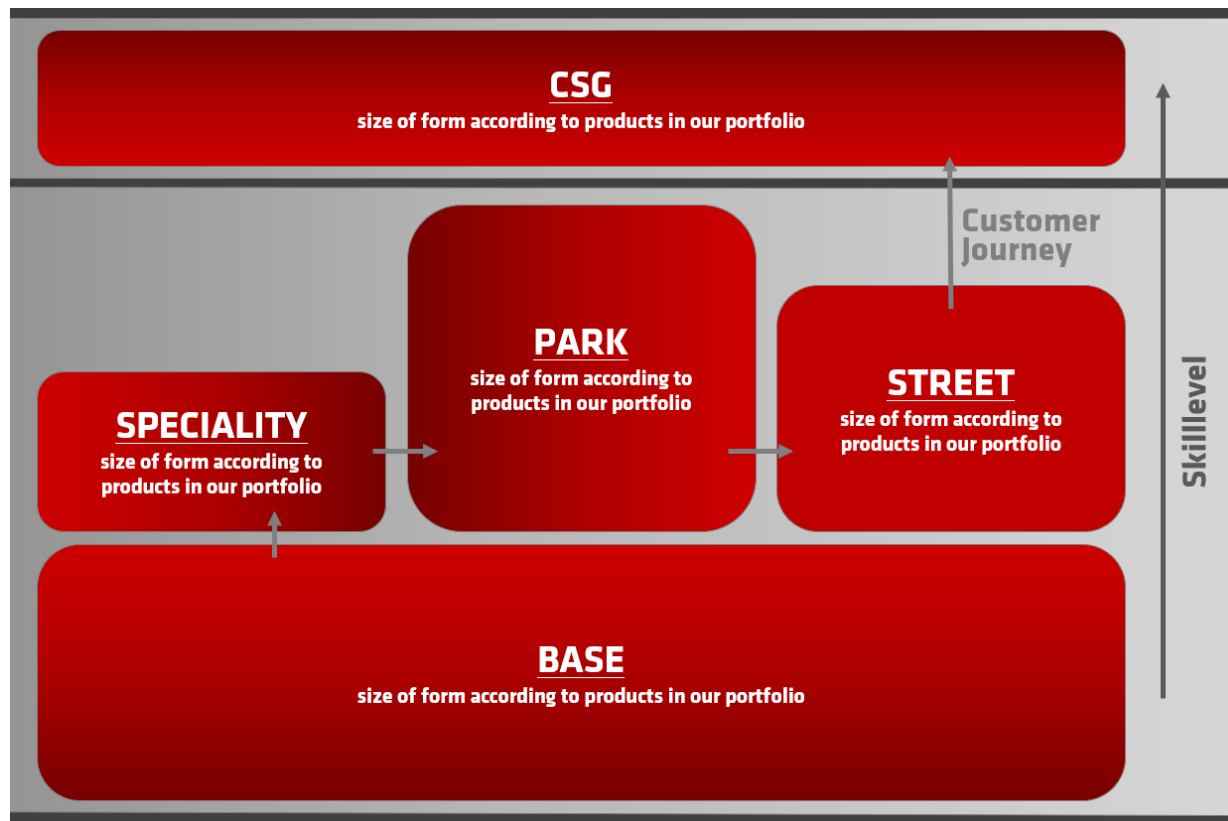

Inhalt

CRITTER

113-01 Chilli Pro Scooter Critter - Hercules Beetle	40
113-02 Chilli Pro Scooter Critter - Chameleon	41
113-03 Chilli Pro Scooter Critter - Octopus	42

BEAST

119-01 Chilli Pro Scooter Beast V2 - Black/Neochrome	44

ZERO

114-6 Chilli Pro Scooter Zero V2 - Polished	46

TROOPER

145-01 Chilli Pro Scooter Trooper - Green matt	48

VENTUS

122-01 Chilli Pro Scooter Ventus M - Black/White	50
122-02 Chilli Pro Scooter Ventus L - White/Black	51

WAVE TRACK

150-01 Chilli Pro Scooter Wave Track S - Dark Grey/Blue	53
150-02 Chilli Pro Scooter Wave Track M - Dark Grey/Red	54

JUMPSTART

124-01 Chilli Pro Scooter Jumpstart - S - Red/Teal	56
124-02 Chilli Pro Scooter Jumpstart - S - Green/Purple	57
124-03 Chilli Pro Scooter Jumpstart - S - Blue/Yellow	58
124-04 Chilli Pro Scooter Jumpstart - M - Green/Purple	59
124-05 Chilli Pro Scooter Jumpstart - M - Red/Teal	60
124-06 Chilli Pro Scooter Jumpstart - M - Blue/Yellow	61

REAPER VENOM

125-01 Chilli Pro Scooter Reaper Venom - M - Green	63
125-02 Chilli Pro Scooter Reaper Venom - M - Purple	64
125-03 Chilli Pro Scooter Reaper Venom - M - Red	65
125-04 Chilli Pro Scooter Reaper Venom - L - Green	66
125-05 Chilli Pro Scooter Reaper Venom - L - Purple	67
125-06 Chilli Pro Scooter Reaper Venom - L - Red	68

CSG

CED8001 Chilli CSG Black Book - Stunt Scooter Deck by Maty Pekarek	70
CED8002 Chilli CSG Hannya - Stunt Scooter Deck	71

Inhalt