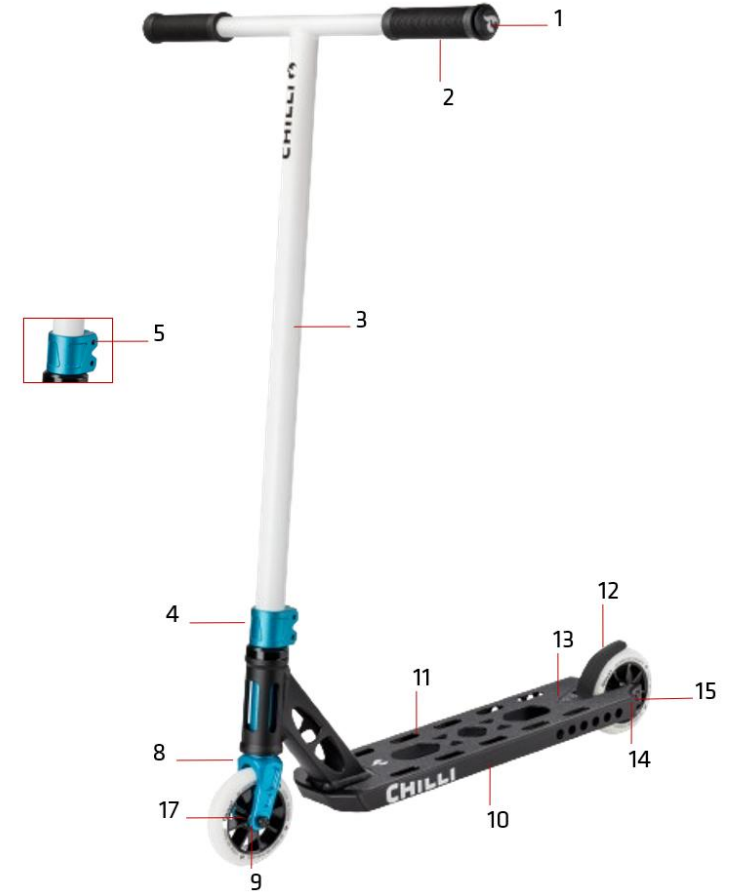

122-02 Chilli Pro Scooter Ventus L White/Black

1	CEE0022	Chilli Bar Ends - Size 19 – Black/White
2	CSH9001⁽¹⁾	Chilli Handle Grips Standard 1.0- 140mm - Black
3	CET0037	Chilli T-Bar Ventus Series - CrMo 67/56cm - White
4	CEC0046⁽²⁾	Chilli Clamp Ventus Series - 2-Bolt Spider HIC - Blue
5	CSO0014	Chilli Clamp Screws – M6 x 20mm
6	CEH0013⁽³⁾	Chilli Headset Reaper, Reaper Venom, Critter and Pro Series - Black
7	CSO0023	Chilli Headset Bearings - Inner Diam. 30.2mm - Height 7.0mm
8	CEF0033⁽⁴⁾	Chilli Fork Ventus Series - Spider HIC 160mm - Blue
9	CSO0017	Chilli Front Wheel Axis - M8 x 47mm
10	CED0058⁽⁵⁾	Chilli Deck Ventus 50cm - Black
11	CEG0028	Chilli Griptape Ventus - 50cm - Black
12	CEB0010⁽⁶⁾	Chilli Flex Brake 2.0 - 110mm - Black
13	CSO0038	Chilli Brake Screws - M5 x 12mm
14	CSO0006⁽⁷⁾	Chilli Rear Wheel Axis - M8 x 58mm
15	CSO0054	Chilli Rear Wheel Inserts - Ventus Series - Black
16	CEW0015⁽⁸⁾	Chilli Wheel Base (S) and Rocky Series- 110mm – White
17	CSO0028	Chilli Wheel Bearings – ABEC 9

Inkl.: (1) Bar Ends, (2) Clamp Screws, (3) Headset Bearings, (4) Front Wheel Axis, (5) Griptape/Flex Brake/Rear Wheel Axis/Rear Wheel Spacer, (6) Brake Screws, (7) Rear Wheel Spacer, (8) Wheel Bearings