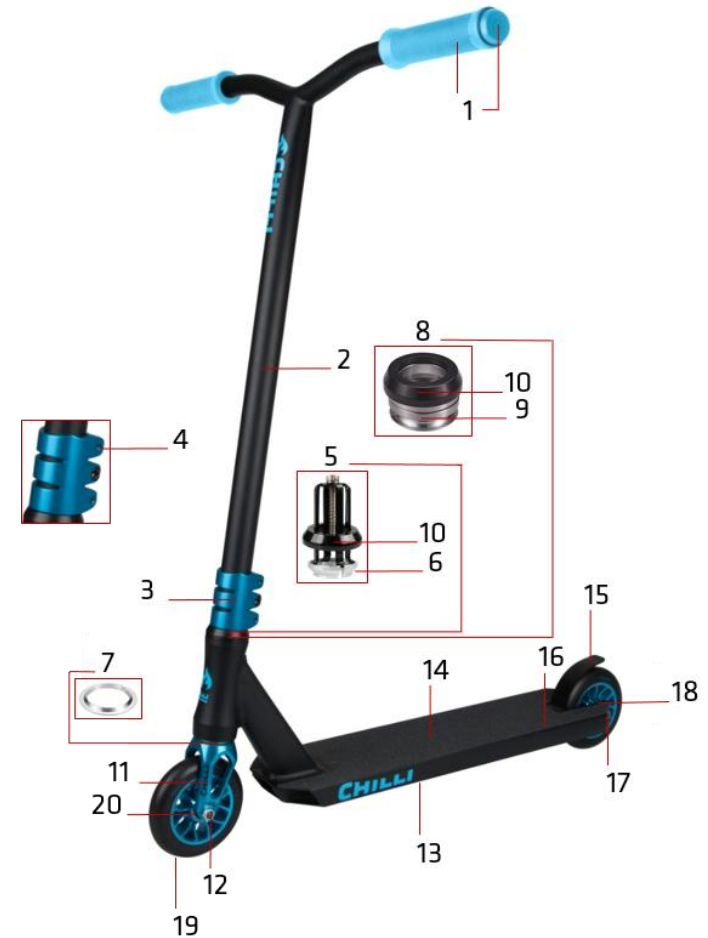

1	CSH9017	Chilli Handle Grips Standard 2.0 - 140mm - Wave blue
2	1038-11	Chilli T-Bar Reaper Series - Steel 58/58cm - Black
3	CEC0021⁽¹⁾	Chilli Clamp Reaper Series - 3-Bolt Spider HIC - Wave Blue
4	CS00039	Chilli Clamp Screws - M6 x 25mm
5	C-1035-B⁽²⁾	Chilli Compression System Spider HIC - Black
6	CS00040	Chilli Compression Ring - Inner Diam. 28.7mm - Height 10.0mm
7	CS00046	Chilli Under Compression Ring - Inner Diam. 29.8mm - Height 4.0mm
8	CEH0013⁽³⁾	Chilli Headset Reaper, Reaper Venom, Critter and Pro Series - Black
9	CS00023	Chilli Headset Bearings - Inner Diam. 30.2mm - Height 7.0mm
10	CS00041	Chilli Headset Cap - Height 11.3mm - Black
11	CEF0010⁽⁴⁾	Chilli Fork Reaper Series - Spider HIC 160mm - Wave blue
12	CS00045	Chilli Front Wheel Axis - M8 x 48mm
13	CED0022⁽⁵⁾	Chilli Deck Reaper - Wave Black/Blue
14	CEG0017	Chilli Griptape Reaper - Black
15	C-1043-B⁽⁶⁾	Chilli Flex Brake - 110mm - Black
16	CS00038	Chilli Brake Screws - M5 x 12mm
17	CS00006	Chilli Rear Wheel Axis - M8 x 58mm
18	CS00036	Chilli Rear Wheel Spacer - 8mm
19	C-1036-BB⁽⁷⁾	Chilli Wheel Reaper Series - 110mm - Wave blue
20	CS00028	Chilli Wheel Bearings - ABEC 9

Incl.: (1) Clamp Screws, (2) Headset Cap/Compression Ring, (3) Headset Cap/Headset Bearings/Compression Ring/Under Compression Ring, (4) Front Wheel Axis/Under Compression Ring, (5) Griptape/Flex Brake/Rear Wheel Axis/Rear Wheel Spacer, (6) Brake Screws, (7) Wheel Bearings