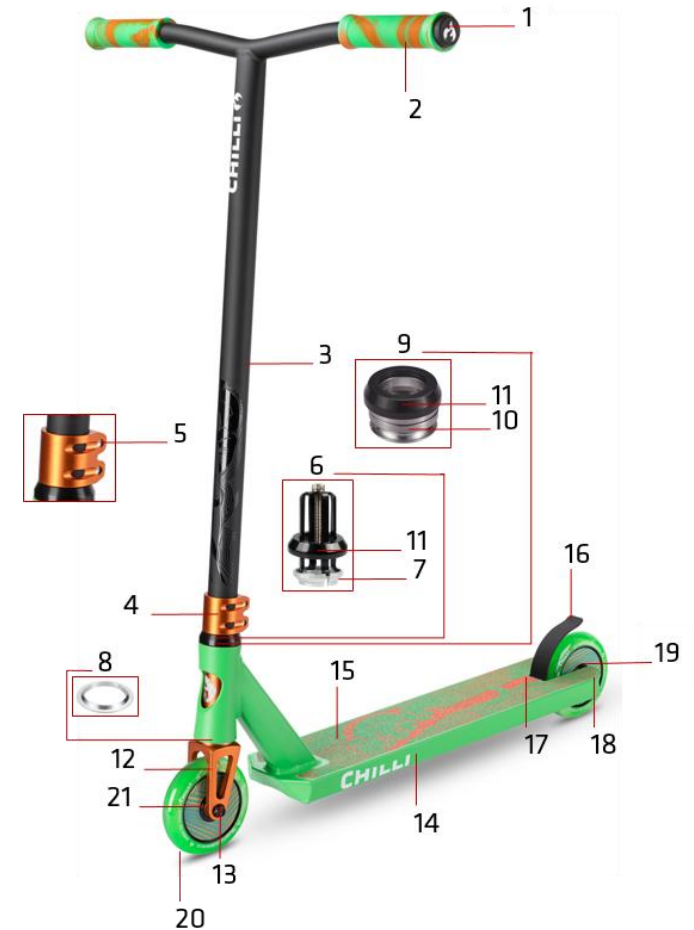

Incl.: (1) Bar Ends, (2) Clamp Screws, (3) Headset Cap/Compression Ring, (4) Headset Cap/Headset Bearings/Compression Ring/Under Compression Ring, (5) Front Wheel Axis/Under Compression Ring, (6) Griptape/Flex Brake/Rear Wheel Axis/Rear Wheel Spacer, (7) Brake Screws, (8) Wheel Bearings