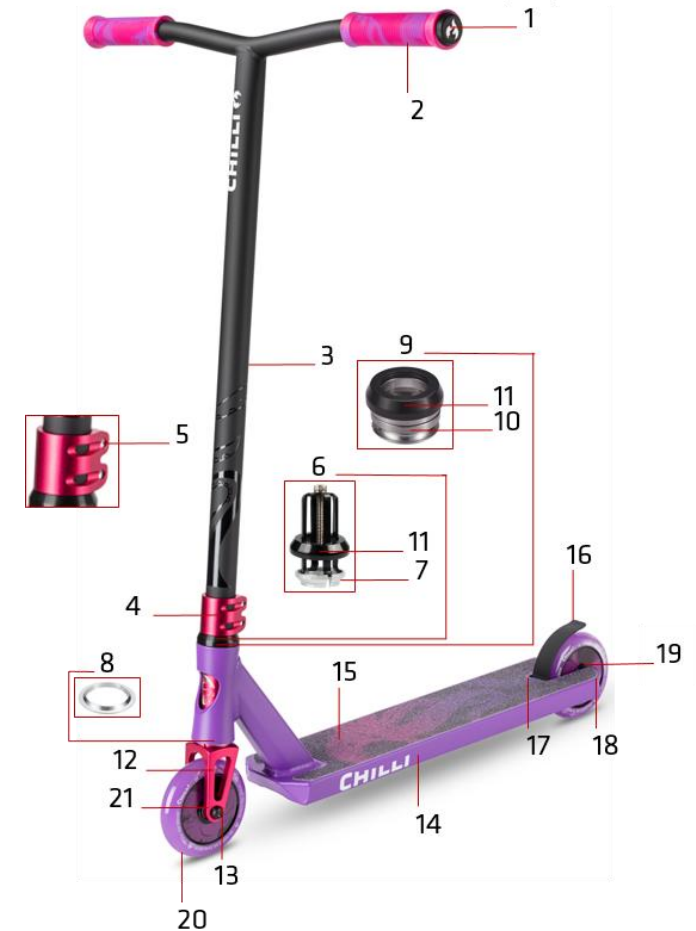

Incl.: (1) Bar Ends, (2) Clamp Screws, (3) Headset Cap/Compression Ring, (4) Headset Cap/Headset Bearings/Compression Ring/Under Compression Ring, (5) Front Wheel Axis/Under Compression Ring, (6) Griptape/Flex Brake/Rear Wheel Axis/Rear Wheel Spacer, (7) Brake Screws, (8) Wheel Bearings