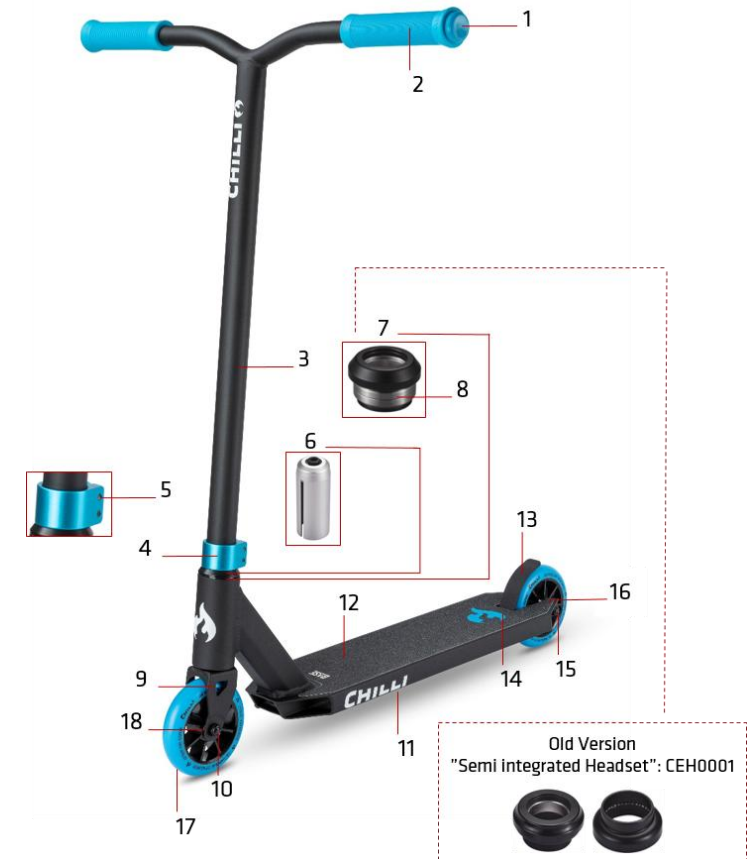

118-3 Chilli Pro Scooter Base Black/Blue

1	CEE0005	Chilli Bar Ends - Size 18 - Blue
2	CSH9006⁽¹⁾	Chilli Handle Grips Standard 2.0 - 140mm - Blue
3	CET0001	Chilli T-Bar Base and Rocky Series - Steel 58/56cm - Black
4	CEC0004⁽²⁾	Chilli Clamp Base (S) and Rocky Series - 2-Bolt HIC - Blue
5	CSO0014	Chilli Clamp Screws - M6 x 20mm
6	CSO0016	Chilli Compression System HIC
7	CEH0009⁽³⁾	Chilli Headset Base, Rocky, Jumpstart and Wave Track Series - Black
8	CSO0023	Chilli Headset Bearings - Inner Diam. 30.2mm - Height 7.0mm
9	CEF0001⁽⁴⁾	Chilli Fork Base (S) and Rocky Series - HIC 164mm - Black
10	CSO0018	Chilli Front Wheel Axis - M8 x 40mm
11	CED0001⁽⁵⁾	Chilli Deck Base - Black
12	CEG0005	Chilli Griptape Base - Blue
13	C-1043-B⁽⁶⁾	Chilli Flex Brake - 110mm - Black
14	CSO0038	Chilli Brake Screws - M5 x 12mm
15	CSO0006	Chilli Rear Wheel Axis - M8 x 58mm
16	CSO0036	Chilli Rear Wheel Spacer - 8mm
17	CEW0004⁽⁷⁾	Chilli Wheel Base (S) and Rocky Series - 110mm - Blue
18	CSO0028	Chilli Wheel Bearings - ABEC 9

Incl.: (1) Bar Ends, (2) Clamp Screws, (3) Headset Bearings, (4) Front Wheel Axis, (5) Griptape/Flex Brake/Rear Wheel Axis/Rear Wheel Spacer, (6) Brake Screws, (7) Wheel Bearings