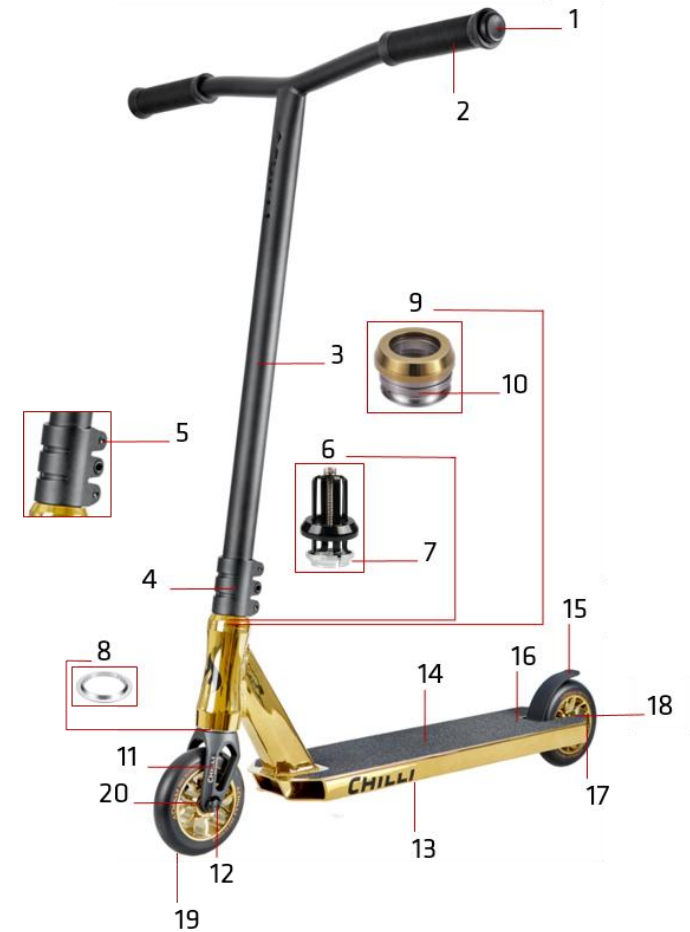

112-13 Chilli Pro Scooter Reaper Gold

1	CEE0019	Chilli Bar Ends - Size 18 - Black/Grey
2	C-505-1⁽¹⁾	Chilli Handle Grips Standard 1.0 - 140mm - Black
3	1038-11	Chilli T-Bar Reaper Series - Steel 58/58cm - Black
4	C-1013-B⁽²⁾	Chilli Clamp Reaper Series - 3-Bolt Spider HIC - Black
5	CS00039	Chilli Clamp Screws - M6 x 25mm
6	C-1035-B⁽³⁾	Chilli Compression System Spider HIC - Black
7	CS00040	Chilli Compression Ring - Inner Diam. 28.7mm - Height 10.0mm
8	CS00046	Chilli Under Compression Ring - Inner Diam. 29.8mm - Height 4.0mm
9	CEH0010⁽⁴⁾	Chilli Headset Reaper Series - Gold
10	CS00023	Chilli Headset Bearings - Inner Diam. 30.2mm - Height 7.0mm
11	C-1019-B⁽⁵⁾	Chilli Fork Reaper Series - Spider HIC 160mm - Black
12	CS00045	Chilli Front Wheel Axis - M8 x 48mm
13	401-32⁽⁶⁾	Chilli Deck Reaper - Gold
14	CEG0017	Chilli Griptape Reaper - Black
15	C-1043-B⁽⁷⁾	Chilli Flex Brake - 110mm - Black
16	CS00038	Chilli Brake Screws - M5 x 12mm
17	CS00006	Chilli Rear Wheel Axis - M8 x 58mm
18	CS00036	Chilli Rear Wheel Spacer - 8mm
19	1036-10⁽⁸⁾	Chilli Wheel Reaper Series - 110mm - Gold
20	CS00028	Chilli Wheel Bearings - ABEC 9

Incl.: (1) Bar Ends, (2) Clamp Screws, (3) Compression Ring, (4) Headset Bearings/Compression Ring/Under Compression Ring, (5) Front Wheel Axis/Under Compression Ring, (6) Griptape/Flex Brake/Rear Wheel Axis/Rear Wheel Spacer, (7) Brake Screws, (8) Wheel Bearings