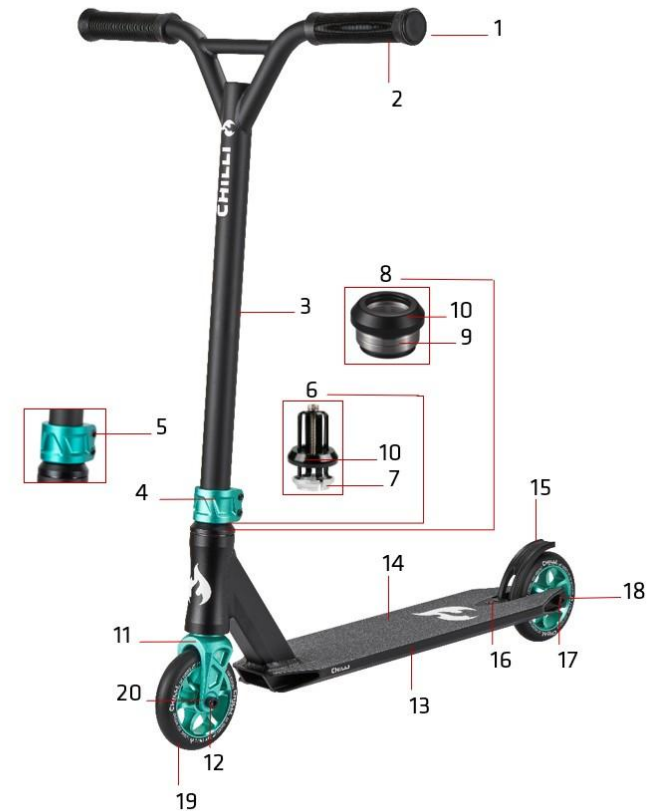

104-04 Chilli Pro Scooter 4000 Sea

1	CEE-0001	Chilli Bar Ends - Size 19 - Black
2	CSH9008⁽¹⁾	Chilli Handle Grips Standard 2.1 - 140mm - Black
3	CET0024	Chilli T-Bar 4000 Series - CrMo 53/50cm - Black
4	CEC0033⁽²⁾	Chilli Clamp 3000 to 5000 Series - 2-Bolt Spider HIC - Sea
5	CSO0015	Chilli Clamp Screws - M8 x 25mm
6	C-1035-B⁽³⁾	Chilli Compression System Spider HIC - Black
7	CSO0040	Chilli Compression Ring - Inner Diam. 28.7mm - Height 10.0mm
8	CEH0002⁽⁴⁾	Chilli Headset 3000 to 5000 Series - Black
9	CSO0022	Chilli Headset Bearings - Inner Diam. 30.2mm - Height 6.5mm
10	CSO0026	Chilli Headset Cap - Height 12.6mm - Black
11	CEF0022⁽⁵⁾	Chilli Fork 3000 to 5000 Series - Spider HIC 160mm - Sea
12	CSO0042	Chilli Front Wheel Axis - M8 x 47mm
13	CED0040⁽⁶⁾	Chilli Deck 4000 and 5000 - Black
14	CEG0046	Chilli Griptape 4000 and 5000 2.0 - Black
15	CEB0011⁽⁷⁾	Chilli Nylon Brake - 100/110mm - Black
16	CSO0038	Chilli Brake Screws - M5 x 12mm
17	CSO0006	Chilli Rear Wheel Axis - M8 x 58mm
18	CSO0036	Chilli Rear Wheel Spacer - 8mm
19	CEW0038⁽⁸⁾	Chilli Wheel 4000 Series - 110mm - Sea
20	CSO0028	Chilli Wheel Bearings - ABEC 9

Incl.: (1) Bar Ends, (2) Clamp Screws, (3) Headset Cap/Compression Ring, (4) Headset Cap/Headset Bearings, (5) Front Wheel Axis, (6) Griptape/Flex Brake/Rear Wheel Axis/Rear Wheel Spacer, (7) Brake Screws, (8) Wheel Bearings