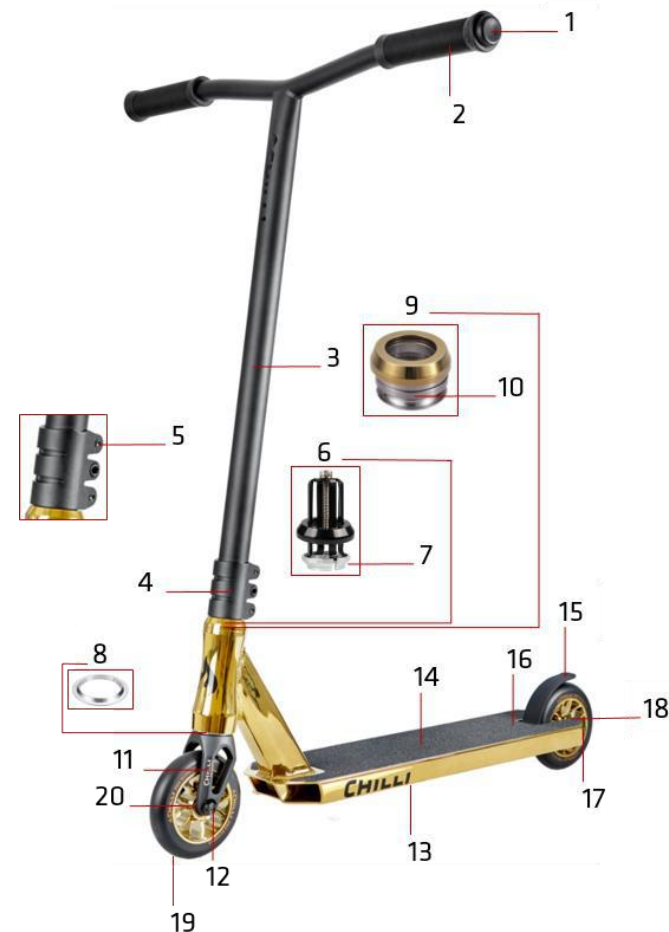

112-13 Chilli Pro Scooter Reaper Gold

1	CEE0019	Chilli Bar Ends - Size 18 - Black/Grey
2	C-505-1⁽¹⁾	Chilli Handle Grips Standard 1.0 - 140mm - Black
3	1038-11	Chilli T-Bar Reaper Series - Steel 58/58cm - Black
4	C-1013-B⁽²⁾	Chilli Clamp Reaper Series - 3-Bolt Spider HIC - Black
5	CSO0039	Chilli Clamp Screws - M6 x 25mm
6	C-1035-B⁽³⁾	Chilli Compression System Spider HIC - Black
7	CSO0040	Chilli Compression Ring - Inner Diam. 28.7mm - Height 10.0mm
8	CSO0046	Chilli Under Compression Ring - Inner Diam. 29.8mm - Height 4.0mm
9	CEH0010⁽⁴⁾	Chilli Headset Reaper Series - Gold
10	CSO0023	Chilli Headset Bearings - Inner Diam. 30.2mm - Height 7.0mm
11	C-1019-B⁽⁵⁾	Chilli Fork Reaper Series - Spider HIC 160mm - Black
12	CSO0045	Chilli Front Wheel Axis - M8 x 48mm
13	401-32⁽⁶⁾	Chilli Deck Reaper - Gold
14	CEG0017	Chilli Griptape Reaper - Black
15	C-1043-B⁽⁷⁾	Chilli Flex Brake - 110mm - Black
16	CSO0038	Chilli Brake Screws - M5 x 12mm
17	CSO0006	Chilli Rear Wheel Axis - M8 x 58mm
18	CSO0036	Chilli Rear Wheel Spacer - 8mm
19	1036-10⁽⁸⁾	Chilli Wheel Reaper Series - 110mm - Gold
20	CSO0028	Chilli Wheel Bearings - ABEC 9

Inkl.: (1) Bar Ends, (2) Clamp Screws, (3) Compression Ring, (4) Headset Bearings/Compression Ring/Under Compression Ring, (5) Front Wheel Axis/Under Compression Ring, (6) Griptape/Flex Brake/Rear Wheel Axis/Rear Wheel Spacer, (7) Brake Screws, (8) Wheel Bearings