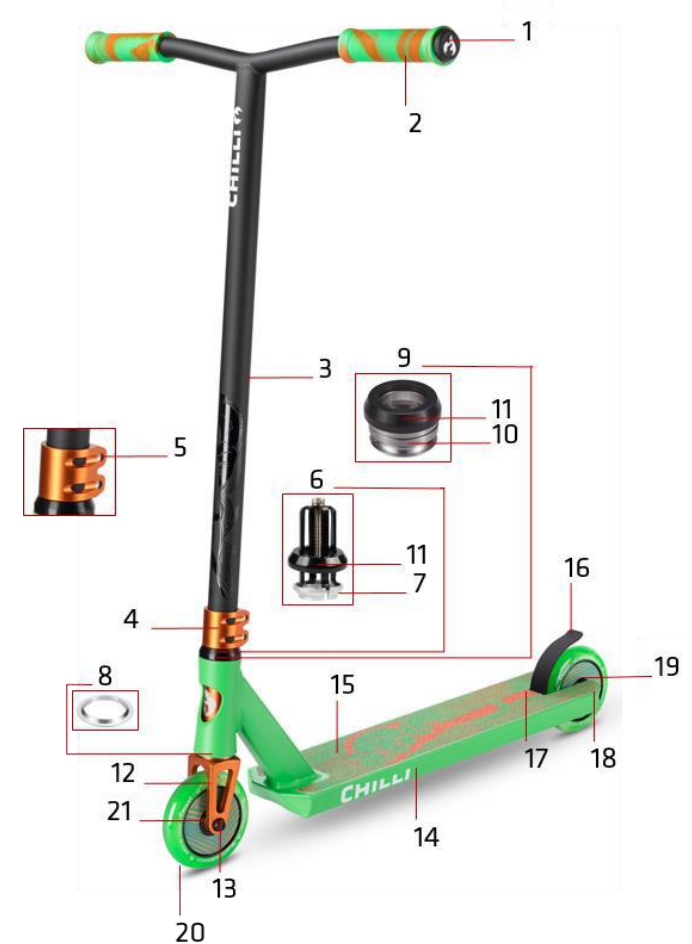

Inkl.: (1) Bar Ends, (2) Clamp Screws, (3) Headset Cap/Compression Ring, (4) Headset Cap/Headset Bearings/Compression Ring/Under Compression Ring, (5) Front Wheel Axis/Under Compression Ring, (6) Griptape/Flex Brake/Rear Wheel Axis/Rear Wheel Spacer, (7) Brake Screws, (8) Wheel Bearings