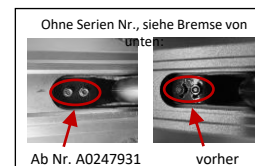

Inkl.: (1) Bar Ends, (2) Clamp Screws, (3) Headset Cap/Compression Ring, (4) Headset Cap/Headset Bearings, (5) Front Wheel Axis, (6) Griptape/Flex Brake/Rear Wheel Axis/Rear Wheel Spacer, (7) Brake Screws, (8) Wheel Bearings

*Ab Serien Nr. A0247931 (ausser Serien Nr. A0249435 bis A0251468), vorher CSO0042 "Chilli Front Wheel Axis - M8 x 50mm"

**Ab Serien Nr. A0247931 (ausser Serien Nr. A0249435 bis A0251468), vorher CSO0007 "Chilli Rear Wheel Axis - M8 x 55mm"

***Ab Serien Nr. A0247931 (ausser Serien Nr. A0249435 bis A0251468), vorher CSO0035 "Chilli Rear Wheel Spacer - 7.5mm"