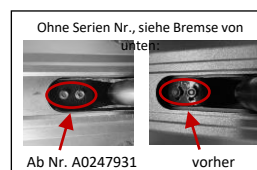

Inkl.: (1) Bar Ends, (2) Clamp Screws, (3) Compression Ring, (4) Headset Bearings, (5) Front Wheel Axis, (6) Griptape/Flex Brake/Rear Wheel Axis/
Rear Wheel Spacer, (7) Brake Screws, (8) Wheel Bearings

*Ab Serien Nr. A0247931 (ausser Serien Nr. A0249435 bis A0251468), vorher CSO0042 "Chilli Front Wheel Axis - M8 x 50mm"

**Ab Serien Nr. A0247931 (ausser Serien Nr. A0249435 bis A0251468), vorher CSO0007 "Chilli Rear Wheel Axis - M8 x 55mm"

***Ab Serien Nr. A0247931 (ausser Serien Nr. A0249435 bis A0251468), vorher CSO0035 "Chilli Rear Wheel Spacer - 7.5mm"