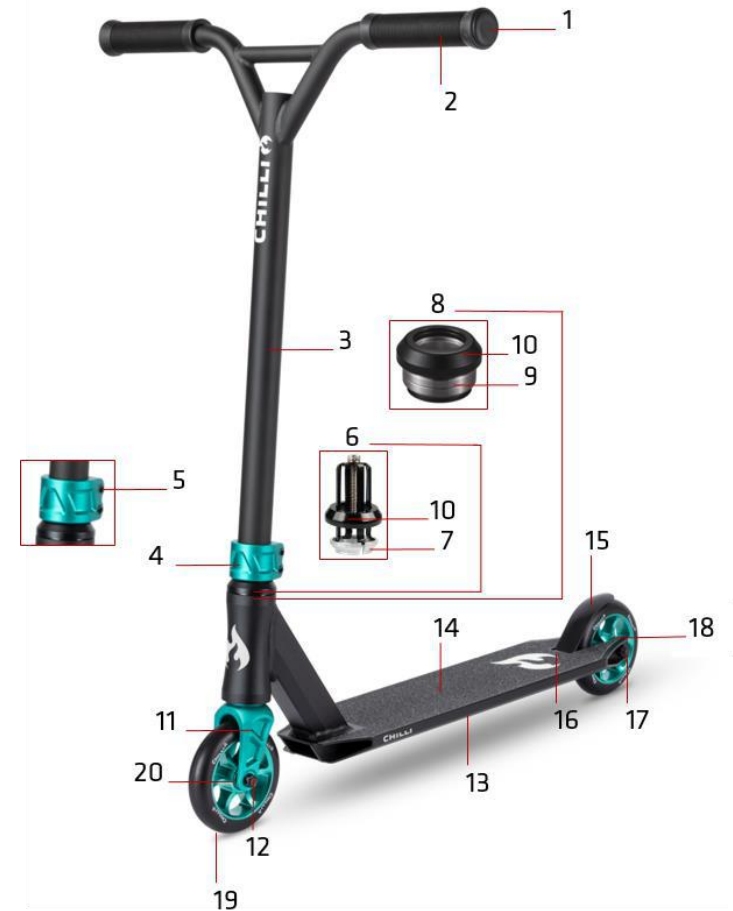

104-04 Chilli Pro Scooter 4000 Sea

1	CEE-0001	Chilli Bar Ends - Size 19 - Black
2	CSH9008⁽¹⁾	Chilli Handle Grips Standard 2.1 - 140mm - Black
3	CET0024	Chilli T-Bar 4000 Series - CrMo 53/50cm - Black
4	CEC0033⁽²⁾	Chilli Clamp 3000 to 5000 Series - 2-Bolt Spider HIC - Sea
5	CSO0015	Chilli Clamp Screws - M8 x 25mm
6	C-1035-B⁽³⁾	Chilli Compression System Spider HIC – Black
7	CSO0040	Chilli Compression Ring - Inner Diam. 28.7mm - Height 10.0mm
8	CEH0002⁽⁴⁾	Chilli Headset 3000 to 5000 Series - Black
9	CSO0022	Chilli Headset Bearings - Inner Diam. 30.2mm - Height 6.5mm
10	CSO0026	Chilli Headset Cap - Height 12.6mm - Black
11	CEF0022⁽⁵⁾	Chilli Fork 3000 to 5000 Series - Spider HIC 160mm - Sea
12	CSO0017	Chilli Front Wheel Axis - M8 x 47mm
13	CED0040⁽⁶⁾	Chilli Deck 4000 and 5000 - Black
14	305-1	Chilli Griptape 4000 and 5000 - Black
15	C-1043-B⁽⁷⁾	Chilli Flex Brake - 110mm - Black
16	CSO0038	Chilli Brake Screws - M5 x 12mm
17	CSO0006	Chilli Rear Wheel Axis - M8 x 58mm
18	CSO0036	Chilli Rear Wheel Spacer - 8mm
19	CEW0038⁽⁸⁾	Chilli Wheel 4000 Series - 110mm - Sea
20	CSO0028	Chilli Wheel Bearings – ABEC 9

Inkl.: (1) Bar Ends, (2) Clamp Screws, (3) Headset Cap/ Compression Ring, (4) Headset Cap/Headset Bearings, (5) Front Wheel Axis, (6) Griptape/Flex Brake/Rear Wheel Axis/Rear Wheel Spacer, (7) Brake Screws, (8) Wheel Bearings