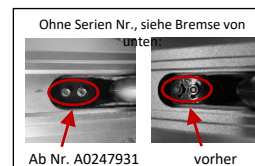

Inkl.: (1) Bar Ends, (2) Clamp Screws, (3) Headset Cap/Compression Ring, (4) Headset Cap/Headset Bearings, (5) Front Wheel Axis, (6) Griptape/Flex Brake/Rear Wheel Axis/Rear Wheel Spacer, (7) Brake Screws, (8) Wheel Bearings

*Ab Serien Nr. A0247931 (ausser Serien Nr. A0249435 bis A0251468), vorher CSO0042 "Chilli Front Wheel Axis - M8 x 50mm"

**Ab Serien Nr. A0247931 (ausser Serien Nr. A0249435 bis A0251468), vorher CSO0007 "Chilli Rear Wheel Axis - M8 x 55mm"

***Ab Serien Nr. A0247931 (ausser Serien Nr. A0249435 bis A0251468), vorher CSO0035 "Chilli Rear Wheel Spacer - 7.5mm"