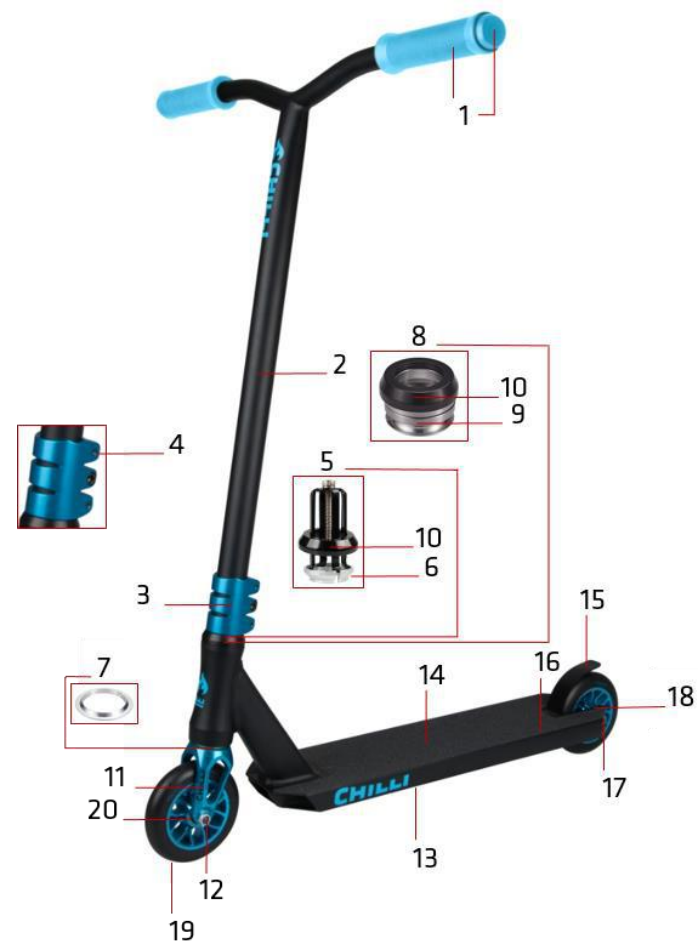

112-5 Chilli Pro Scooter Reaper Wave

1	CSH9017	Chilli Handle Grips Standard 2.0 - 140mm - Wave blue
2	1038-11	Chilli T-Bar Reaper Series - Steel 58/58cm - Black
3	CEC0021⁽¹⁾	Chilli Clamp Reaper Series - 3-Bolt Spider HIC - Wave Blue
4	CSO0039	Chilli Clamp Screws - M6 x 25mm
5	C-1035-B⁽²⁾	Chilli Compression System Spider HIC - Black
6	CSO0040	Chilli Compression Ring - Inner Diam. 28.7mm - Height 10.0mm
7	CSO0046	Chilli Under Compression Ring - Inner Diam. 29.8mm - Height 4.0mm
8	CEH0013⁽³⁾	Chilli Headset Reaper, Critter and Pro Series - Black
9	CSO0023	Chilli Headset Bearings - Inner Diam. 30.2mm - Height 7.0mm
10	CSO0041	Chilli Headset Cap - Height 11.3mm - Black
11	CEF0010⁽⁴⁾	Chilli Fork Reaper Series - Spider HIC 160mm - Wave blue
12	CSO0045	Chilli Front Wheel Axis - M8 x 48mm
13	CED0022⁽⁵⁾	Chilli Deck Reaper - Wave Black/Blue
14	CEG0017	Chilli Griptape Reaper - Black
15	C-1043-B⁽⁶⁾	Chilli Flex Brake - 110mm - Black
16	CSO0038	Chilli Brake Screws - M5 x 12mm
17	CSO0006	Chilli Rear Wheel Axis - M8 x 58mm
18	CSO0036	Chilli Rear Wheel Spacer - 8mm
19	C-1036-BB⁽⁷⁾	Chilli Wheel Reaper Series - 110mm - Wave blue
20	CSO0028	Chilli Wheel Bearings – ABEC 9

Inkl.: (1) Clamp Screws, (2) Headset Cap/Compression Ring, (3) Headset Cap/Headset Bearings/Compression Ring/Under Compression Ring, (4) Front Wheel Axis/Under Compression Ring, (5) Griptape/Flex Brake/Rear Wheel Axis/Rear Wheel Spacer, (6) Brake Screws, (7) Wheel Bearings