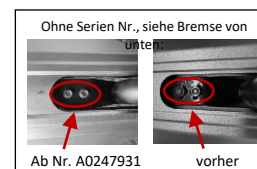

Inkl.: (1) Bar Ends, (2) Clamp Screws, (3) Compression Ring, (4) Headset Bearings, (5) Front Wheel Axis, (6) Griptape/Flex Brake/Rear Wheel Axis/
Rear Wheel Spacer, (7) Brake Screws, (8) Wheel Bearings

*Ab Serien Nr. A0247931 (ausser Serien Nr. A0249435 bis A0251468), vorher CSO0042 "Chilli Front Wheel Axis - M8 x 50mm"

**Ab Serien Nr. A0247931 (ausser Serien Nr. A0249435 bis A0251468), vorher CSO0007 "Chilli Rear Wheel Axis - M8 x 55mm"

***Ab Serien Nr. A0247931 (ausser Serien Nr. A0249435 bis A0251468), vorher CSO0035 "Chilli Rear Wheel Spacer - 7.5mm"