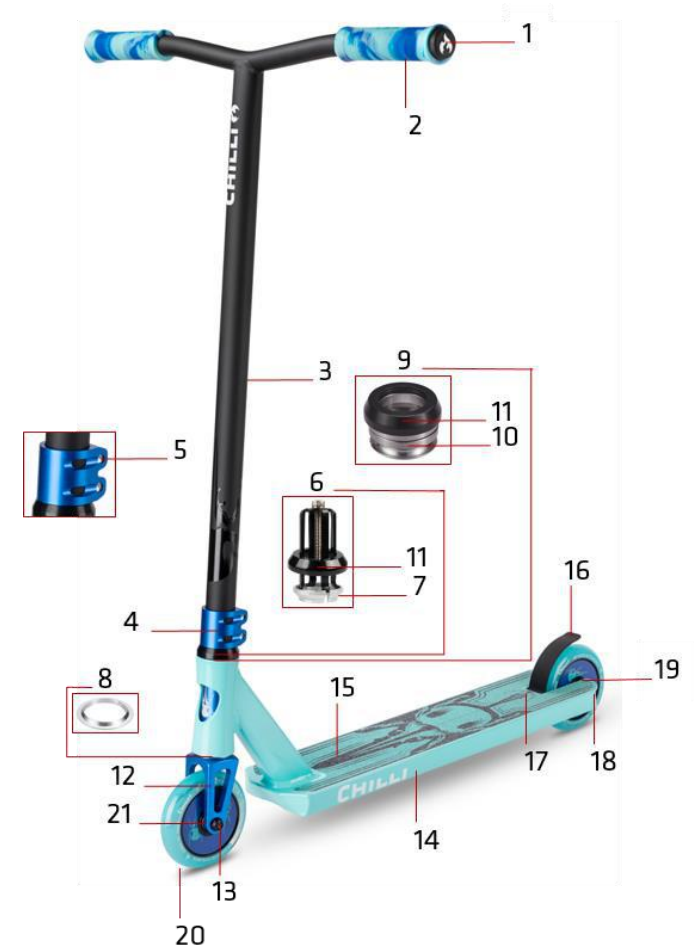

Inkl.: (1) Bar Ends, (2) Clamp Screws, (3) Headset Cap/Compression Ring, (4) Headset Cap/Headset Bearings/Compression Ring/Under Compression Ring, (5) Front Wheel Axis/Under Compression Ring, (6) Griptape/Flex Brake/Rear Wheel Axis/Rear Wheel Spacer, (7) Brake Screws, (8) Wheel Bearings