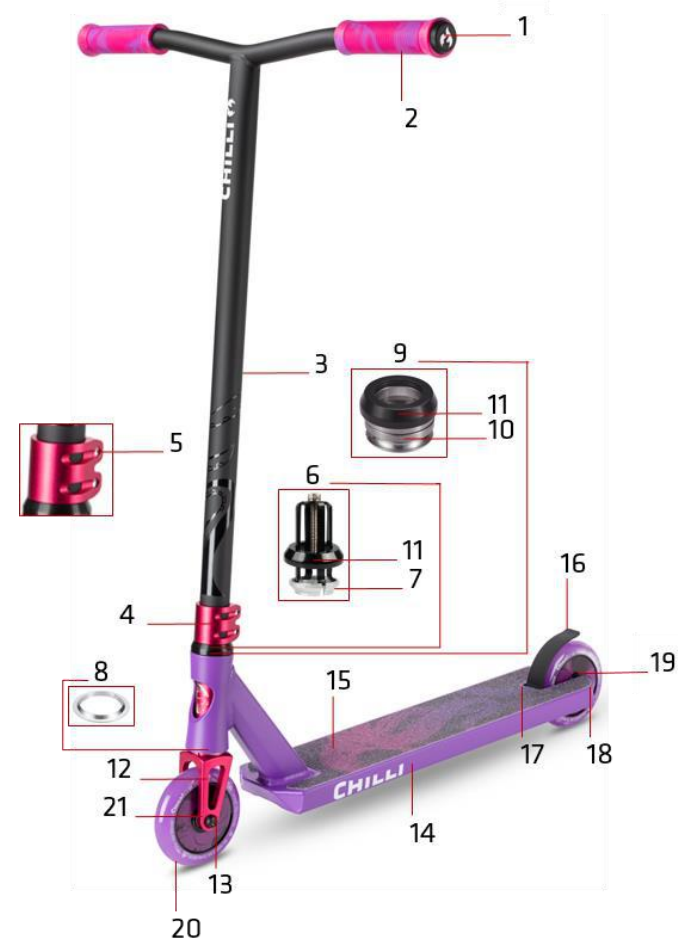

Inkl.: (1) Bar Ends, (2) Clamp Screws, (3) Headset Cap/Compression Ring, (4) Headset Cap/Headset Bearings/Compression Ring/Under Compression Ring, (5) Front Wheel Axis/Under Compression Ring, (6) Griptape/Flex Brake/Rear Wheel Axis/Rear Wheel Spacer, (7) Brake Screws, (8) Wheel Bearings