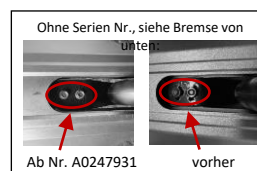

Inkl.: (1) Bar Ends, (2) Clamp Screws, (3) Compression Ring, (4) Headset Bearings, (5) Front Wheel Axis, (6) Griptape/Flex Brake/Rear Wheel Axis/
Rear Wheel Spacer, (7) Brake Screws, (8) Wheel Bearings

*Ab Serien Nr. A0247931 (ausser Serien Nr. A0249435 bis A0251468), vorher CSO0042 "Chilli Front Wheel Axis - M8 x 50mm"

**Ab Serien Nr. A0247931 (ausser Serien Nr. A0249435 bis A0251468), vorher CSO0007 "Chilli Rear Wheel Axis - M8 x 55mm"

***Ab Serien Nr. A0247931 (ausser Serien Nr. A0249435 bis A0251468), vorher CSO0035 "Chilli Rear Wheel Spacer - 7.5mm"