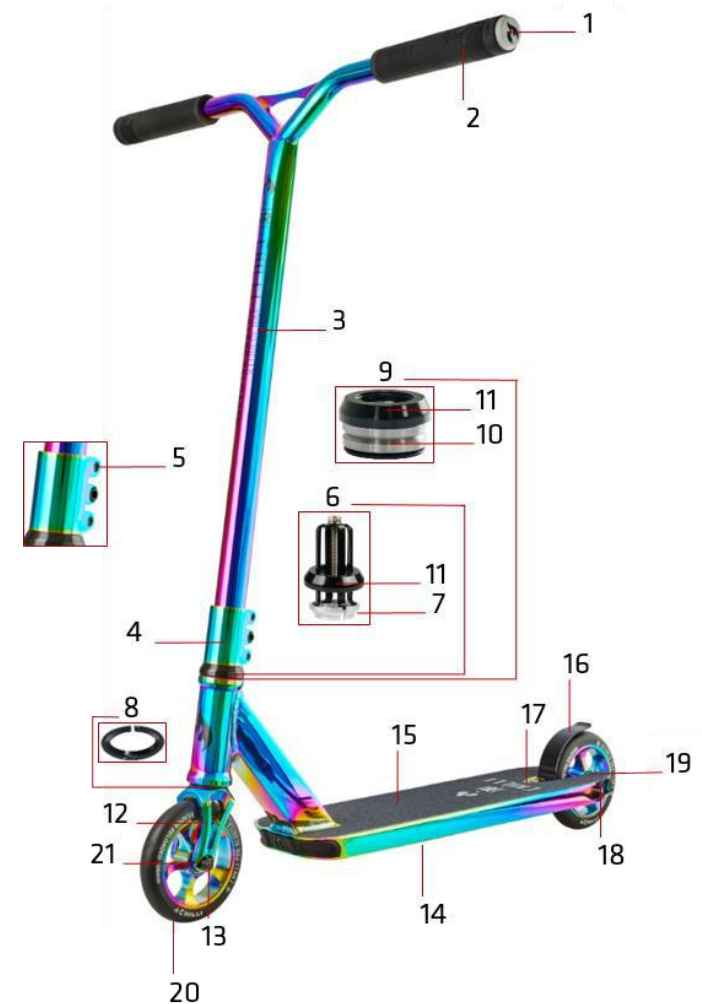

Inkl.: (1) Bar Ends, (2) Clamp Screws, (3) Headset Cap/Compression Ring, (4) Headset Cap/Headset Bearings/Compression Ring/Under Compression Ring, (5) Front Wheel Axis/Under Compression Ring, (6) Griptape/Flex Brake/Rear Wheel Axis/Rear Wheel Spacer, (7) Brake Screws, (8) Wheel Bearings