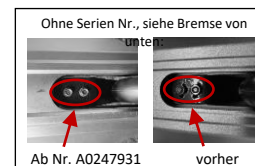

Inkl.: (1) Bar Ends, (2) Clamp Screws, (3) Headset Cap/Compression Ring, (4) Headset Cap/Headset Bearings, (5) Front Wheel Axis, (6) Griptape/Flex Brake/Rear Wheel Axis/Rear Wheel Spacer, (7) Brake Screws, (8) Wheel Bearings

*Ab Serien Nr. A0247931 (ausser Serien Nr. A0249435 bis A0251468), vorher CSO0042 "Chilli Front Wheel Axis - M8 x 50mm"

**Ab Serien Nr. A0247931 (ausser Serien Nr. A0249435 bis A0251468), vorher CSO0007 "Chilli Rear Wheel Axis - M8 x 55mm"

***Ab Serien Nr. A0247931 (ausser Serien Nr. A0249435 bis A0251468), vorher CSO0035 "Chilli Rear Wheel Spacer - 7.5mm"