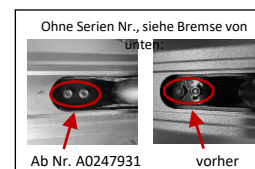

Inkl.: (1) Bar Ends, (2) Clamp Screws, (3) Compression Ring, (4) Headset Bearings, (5) Front Wheel Axis, (6) Griptape/Flex Brake/Rear Wheel Axis/ Rear Wheel Spacer, (7) Brake Screws, (8) Wheel Bearings

*Ab Serien Nr. A0247931 (ausser Serien Nr. A0249435 bis A0251468), vorher CSO0042 "Chilli Front Wheel Axis - M8 x 50mm"

**Ab Serien Nr. A0247931 (ausser Serien Nr. A0249435 bis A0251468), vorher CSO0007 "Chilli Rear Wheel Axis - M8 x 55mm"

***Ab Serien Nr. A0247931 (ausser Serien Nr. A0249435 bis A0251468), vorher CSO0035 "Chilli Rear Wheel Spacer - 7.5mm"