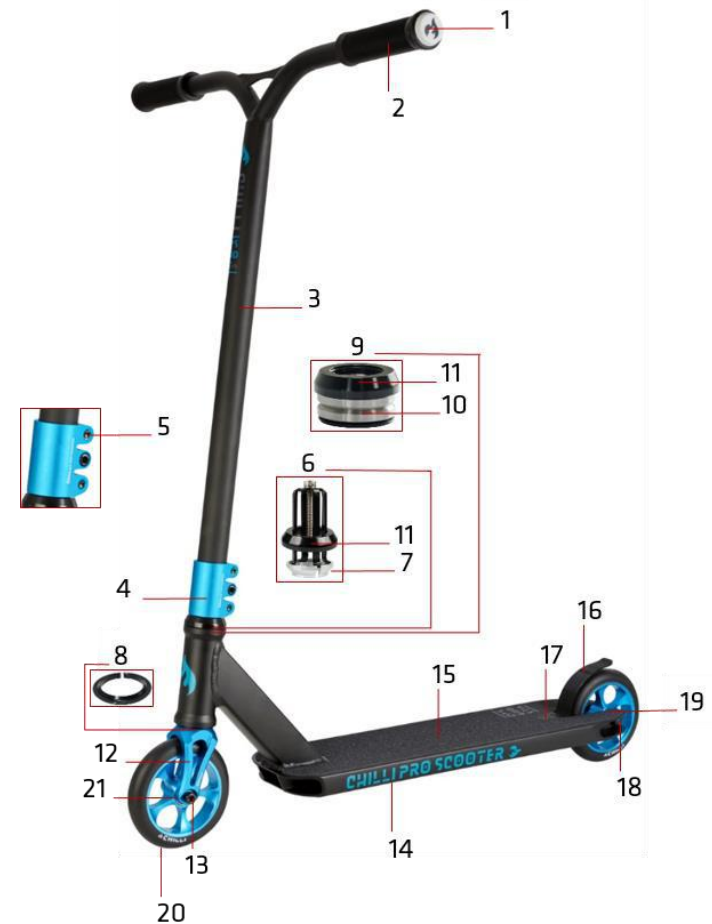

Inkl.: (1) Bar Ends, (2) Clamp Screws, (3) Headset Cap/Compression Ring, (4) Headset Cap/Headset Bearings/Compression Ring/Under Compression Ring, (5) Front Wheel Axis/Under Compression Ring, (6) Griptape/Flex Brake/Rear Wheel Axis/Rear Wheel Spacer, (7) Brake Screws, (8) Wheel Bearings