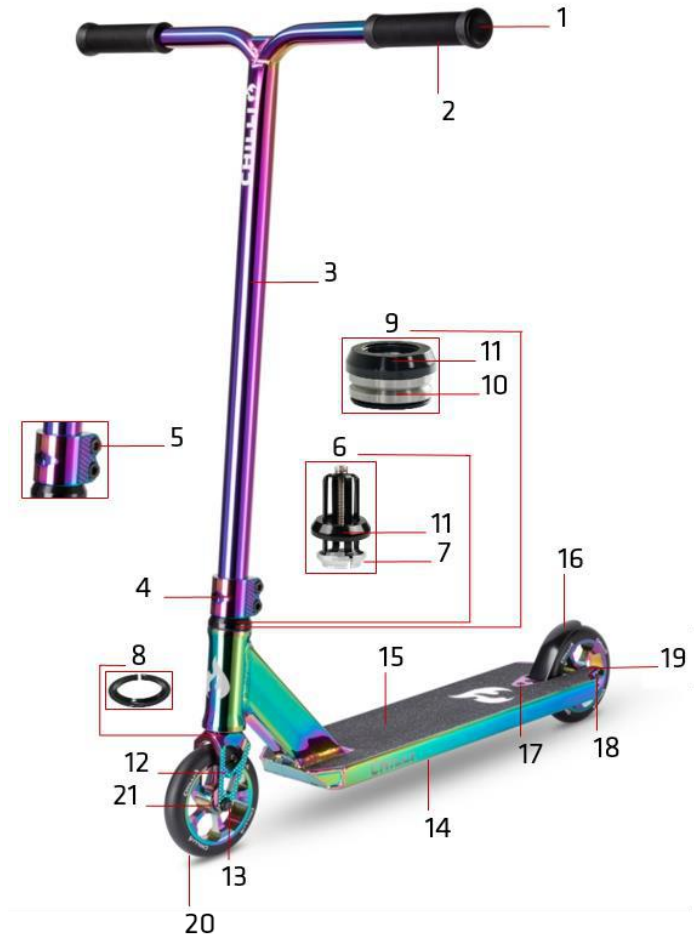

Inkl.: (1) Bar Ends, (2) Clamp Screws, (3) Headset Cap/Compression Ring, (4) Headset Cap/Headset Bearings/Compression Ring/Under Compression Ring, (5) Front Wheel Axis/Under Compression Ring, (6) Griptape/Flex Brake/Rear Wheel Axis/Rear Wheel Spacer, (7) Brake Screws, (8) Wheel Bearings