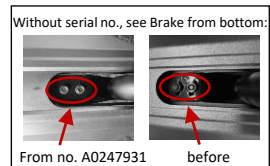

Incl.: (1) Bar Ends, (2) Clamp Screws, (3) Compression Ring, (4) Headset Bearings, (5) Front Wheel Axis, (6) Griptape/Flex Brake/Rear Wheel Axis/Rear Wheel Spacer, (7) Brake Screws, (8) Wheel Bearings

*From serial no. A0247931 (except serial no. A0249435 to A0251468), before CSO0042 "Chilli Front Wheel Axis - M8 x 50mm"

**From serial no. A0247931 (except serial no. A0249435 to A0251468), before CSO0007 "Chilli Rear Wheel Axis - M8 x 55mm"

***From serial no. A0247931 (except serial no. A0249435 to A0251468), before CSO0035 "Chilli Rear Wheel Spacer - 7.5mm"