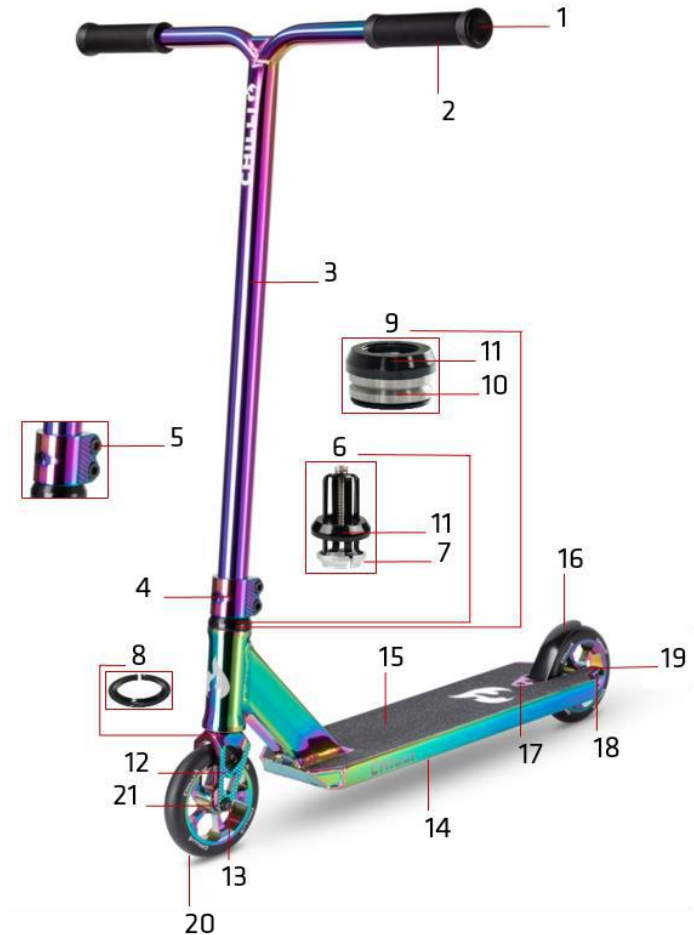

Incl.: (1) Bar Ends, (2) Clamp Screws, (3) Headset Cap/Compression Ring, (4) Headset Cap/Headset Bearings/Compression Ring/Under Compression Ring, (5) Front Wheel Axis/Under Compression Ring, (6) Griptape/Flex Brake/Rear Wheel Axis/Rear Wheel Spacer, (7) Brake Screws, (8) Wheel Bearings