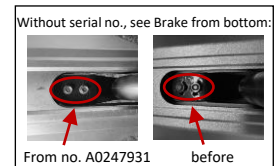

Incl.: (1) Bar Ends, (2) Clamp Screws, (3) Compression Ring, (4) Headset Bearings, (5) Front Wheel Axis, (6) Griptape/Flex Brake/Rear Wheel Axis/
Rear Wheel Spacer, (7) Brake Screws, (8) Wheel Bearings

*From serial no. A0247931 (except serial no. A0249435 to A0251468), before CSO0042 "Chilli Front Wheel Axis - M8 x 50mm"

**From serial no. A0247931 (except serial no. A0249435 to A0251468), before CSO0007 "Chilli Rear Wheel Axis - M8 x 55mm"

***From serial no. A0247931 (except serial no. A0249435 to A0251468), before CSO0035 "Chilli Rear Wheel Spacer - 7.5mm"