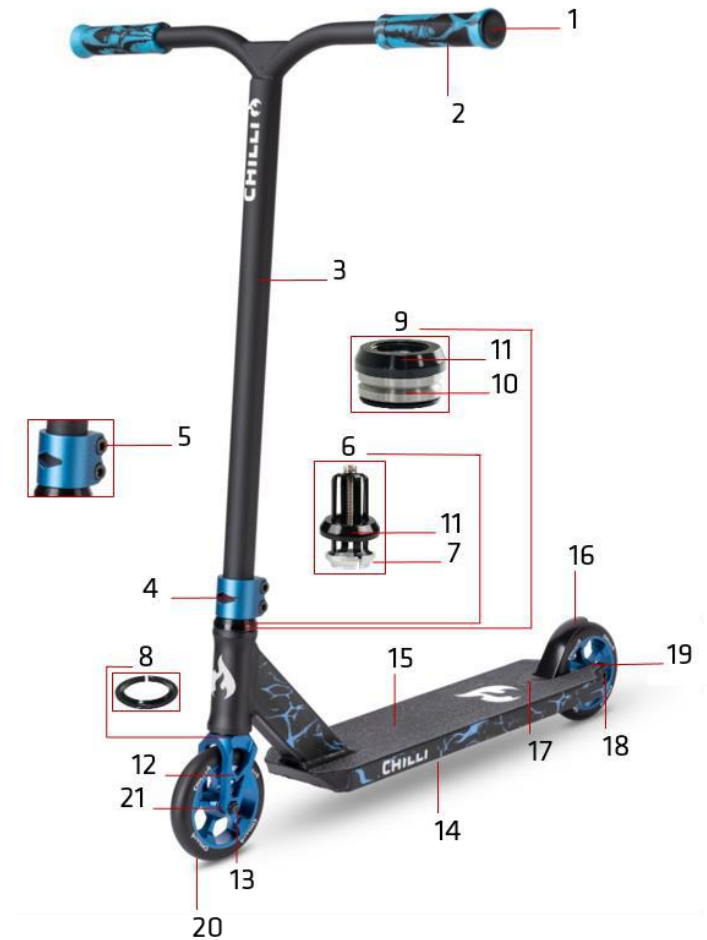

Incl.: (1) Bar Ends, (2) Clamp Screws, (3) Headset Cap/Compression Ring, (4) Headset Cap/Headset Bearings/Compression Ring/Under Compression Ring, (5) Front Wheel Axis/Under Compression Ring, (6) Griptape/Flex Brake/Rear Wheel Axis/Rear Wheel Spacer, (7) Brake Screws, (8) Wheel Bearings