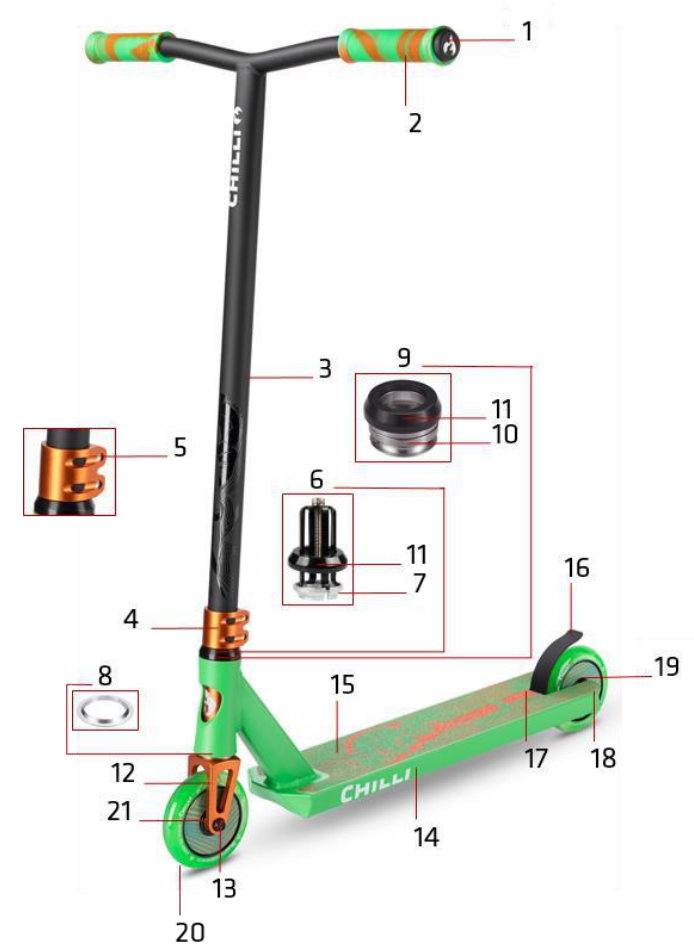

Incl.: (1) Bar Ends, (2) Clamp Screws, (3) Headset Cap/Compression Ring, (4) Headset Cap/Headset Bearings/Compression Ring/Under Compression Ring, (5) Front Wheel Axis/Under Compression Ring, (6) Griptape/Flex Brake/Rear Wheel Axis/Rear Wheel Spacer, (7) Brake Screws, (8) Wheel Bearings