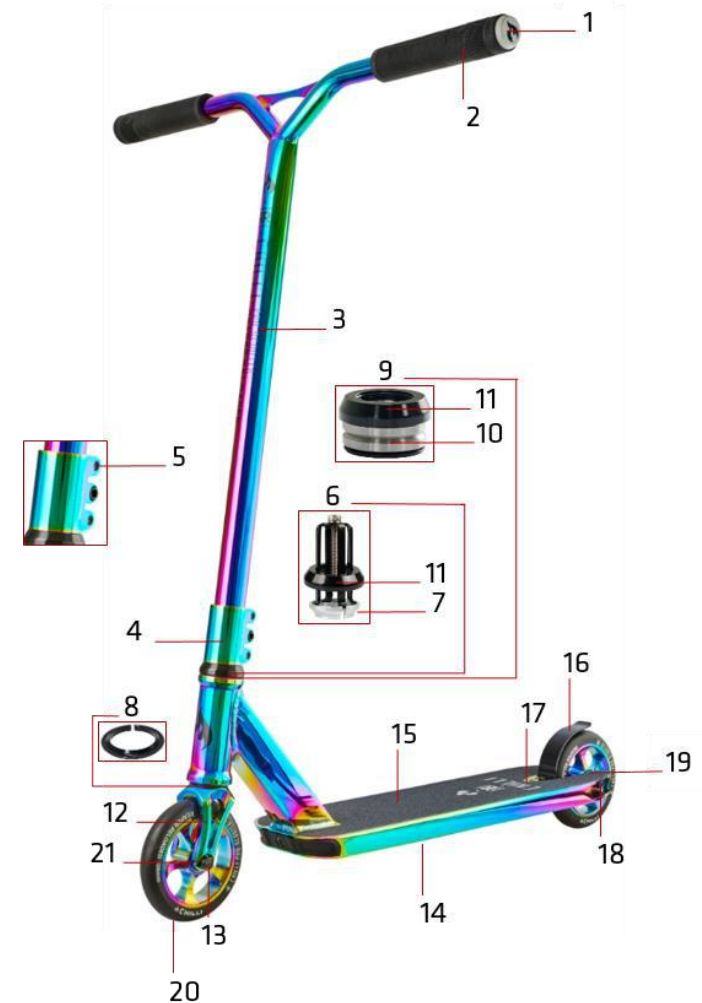

Incl.: (1) Bar Ends, (2) Clamp Screws, (3) Headset Cap/Compression Ring, (4) Headset Cap/Headset Bearings/Compression Ring/Under Compression Ring, (5) Front Wheel Axis/Under Compression Ring, (6) Griptape/Flex Brake/Rear Wheel Axis/Rear Wheel Spacer, (7) Brake Screws, (8) Wheel Bearings