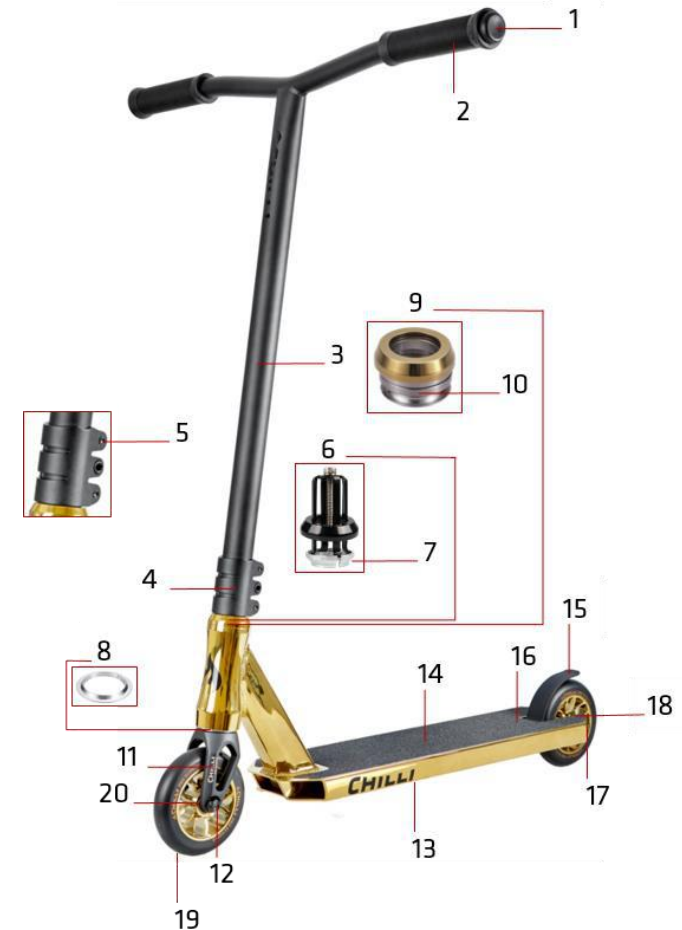

112-13 Chilli Pro Scooter Reaper Gold

1	CEE0019	Chilli Bar Ends - Size 18 - Black/Grey
2	C-505-1⁽¹⁾	Chilli Handle Grips Standard 1.0 - 140mm - Black
3	1038-11	Chilli T-Bar Reaper Series - Steel 58/58cm - Black
4	C-1013-B⁽²⁾	Chilli Clamp Reaper Series - 3-Bolt Spider HIC - Black
5	CSO0039	Chilli Clamp Screws - M6 x 25mm
6	C-1035-B⁽³⁾	Chilli Compression System Spider HIC - Black
7	CSO0040	Chilli Compression Ring - Inner Diam. 28.7mm - Height 10.0mm
8	CSO0046	Chilli Under Compression Ring - Inner Diam. 29.8mm - Height 4.0mm
9	CEH0010⁽⁴⁾	Chilli Headset Reaper Series - Gold
10	CSO0023	Chilli Headset Bearings - Inner Diam. 30.2mm - Height 7.0mm
11	C-1019-B⁽⁵⁾	Chilli Fork Reaper Series - Spider HIC 160mm - Black
12	CSO0045	Chilli Front Wheel Axis - M8 x 48mm
13	401-32⁽⁶⁾	Chilli Deck Reaper - Gold
14	CEG0017	Chilli Griptape Reaper - Black
15	C-1043-B⁽⁷⁾	Chilli Flex Brake - 110mm - Black
16	CSO0038	Chilli Brake Screws - M5 x 12mm
17	CSO0006	Chilli Rear Wheel Axis - M8 x 58mm
18	CSO0036	Chilli Rear Wheel Spacer - 8mm
19	1036-10⁽⁸⁾	Chilli Wheel Reaper Series - 110mm - Gold
20	CSO0028	Chilli Wheel Bearings - ABEC 9

Incl.: (1) Bar Ends, (2) Clamp Screws, (3) Compression Ring, (4) Headset Bearings/Compression Ring/Under Compression Ring, (5) Front Wheel Axis/Under Compression Ring, (6) Griptape/Flex Brake/Rear Wheel Axis/Rear Wheel Spacer, (7) Brake Screws, (8) Wheel Bearings