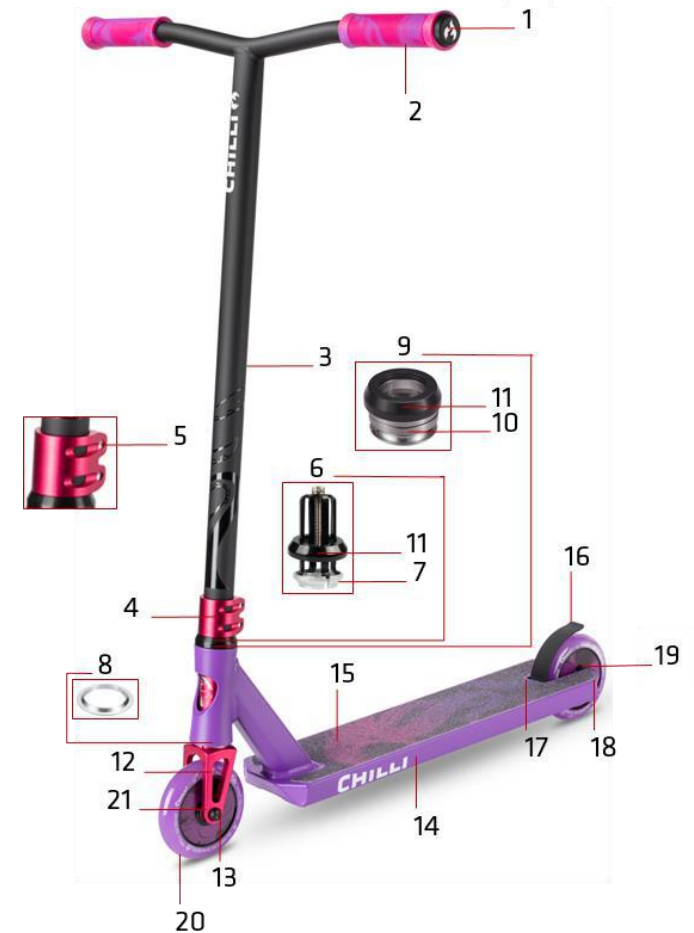

Incl.: (1) Bar Ends, (2) Clamp Screws, (3) Headset Cap/Compression Ring, (4) Headset Cap/Headset Bearings/Compression Ring/Under Compression Ring, (5) Front Wheel Axis/Under Compression Ring, (6) Griptape/Flex Brake/Rear Wheel Axis/Rear Wheel Spacer, (7) Brake Screws, (8) Wheel Bearings