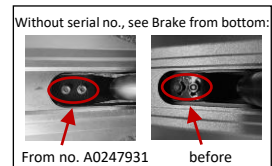

Incl.: (1) Bar Ends, (2) Clamp Screws, (3) Compression Ring, (4) Headset Bearings, (5) Front Wheel Axis, (6) Griptape/Flex Brake/Rear Wheel Axis/
Rear Wheel Spacer, (7) Brake Screws, (8) Wheel Bearings

*From serial no. A0247931 (except serial no. A0249435 to A0251468), before CSO0042 "Chilli Front Wheel Axis - M8 x 50mm"

**From serial no. A0247931 (except serial no. A0249435 to A0251468), before CSO0007 "Chilli Rear Wheel Axis - M8 x 55mm"

***From serial no. A0247931 (except serial no. A0249435 to A0251468), before CSO0035 "Chilli Rear Wheel Spacer - 7.5mm"