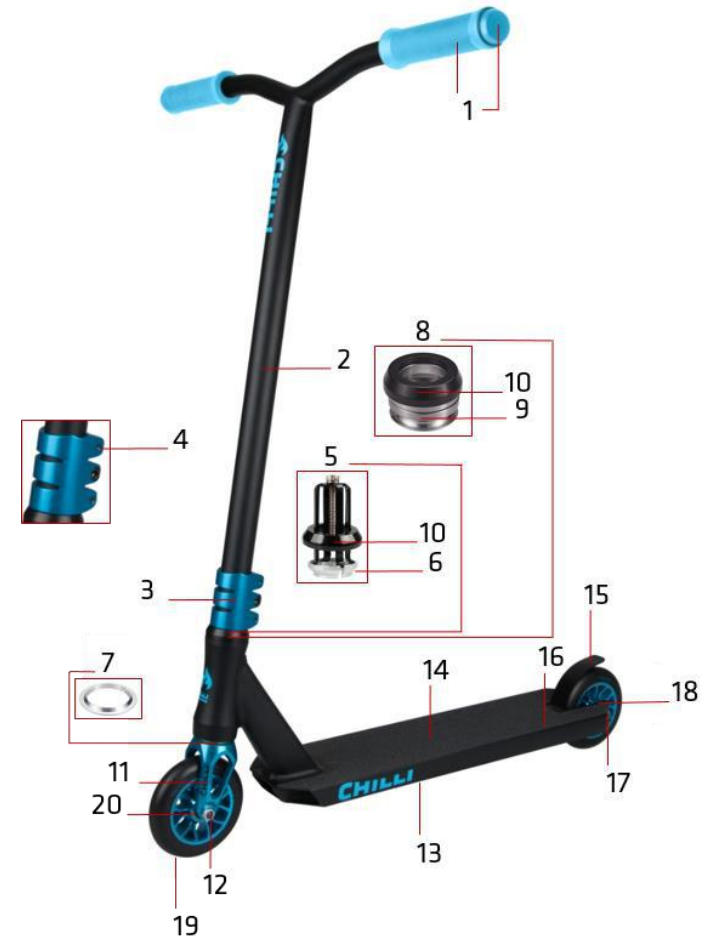

112-5 Chilli Pro Scooter Reaper Wave

1	CSH9017	Chilli Handle Grips Standard 2.0 - 140mm - Wave blue
2	1038-11	Chilli T-Bar Reaper Series - Steel 58/58cm - Black
3	CEC0021⁽¹⁾	Chilli Clamp Reaper Series - 3-Bolt Spider HIC - Wave Blue
4	CSO0039	Chilli Clamp Screws - M6 x 25mm
5	C-1035-B⁽²⁾	Chilli Compression System Spider HIC - Black
6	CSO0040	Chilli Compression Ring - Inner Diam. 28.7mm - Height 10.0mm
7	CSO0046	Chilli Under Compression Ring - Inner Diam. 29.8mm - Height 4.0mm
8	CEH0013⁽³⁾	Chilli Headset Reaper, Critter and Pro Series - Black
9	CSO0023	Chilli Headset Bearings - Inner Diam. 30.2mm - Height 7.0mm
10	CSO0041	Chilli Headset Cap - Height 11.3mm - Black
11	CEF0010⁽⁴⁾	Chilli Fork Reaper Series - Spider HIC 160mm - Wave blue
12	CSO0045	Chilli Front Wheel Axis - M8 x 48mm
13	CED0022⁽⁵⁾	Chilli Deck Reaper - Wave Black/Blue
14	CEG0017	Chilli Griptape Reaper - Black
15	C-1043-B⁽⁶⁾	Chilli Flex Brake - 110mm - Black
16	CSO0038	Chilli Brake Screws - M5 x 12mm
17	CSO0006	Chilli Rear Wheel Axis - M8 x 58mm
18	CSO0036	Chilli Rear Wheel Spacer - 8mm
19	C-1036-BB⁽⁷⁾	Chilli Wheel Reaper Series - 110mm - Wave blue
20	CSO0028	Chilli Wheel Bearings – ABEC 9

Incl.: (1) Clamp Screws, (2) Headset Cap/Compression Ring, (3) Headset Cap/Headset Bearings/Compression Ring/Under Compression Ring, (4) Front Wheel Axis/Under Compression Ring, (5) Griptape/Flex Brake/Rear Wheel Axis/Rear Wheel Spacer, (6) Brake Screws, (7) Wheel Bearings